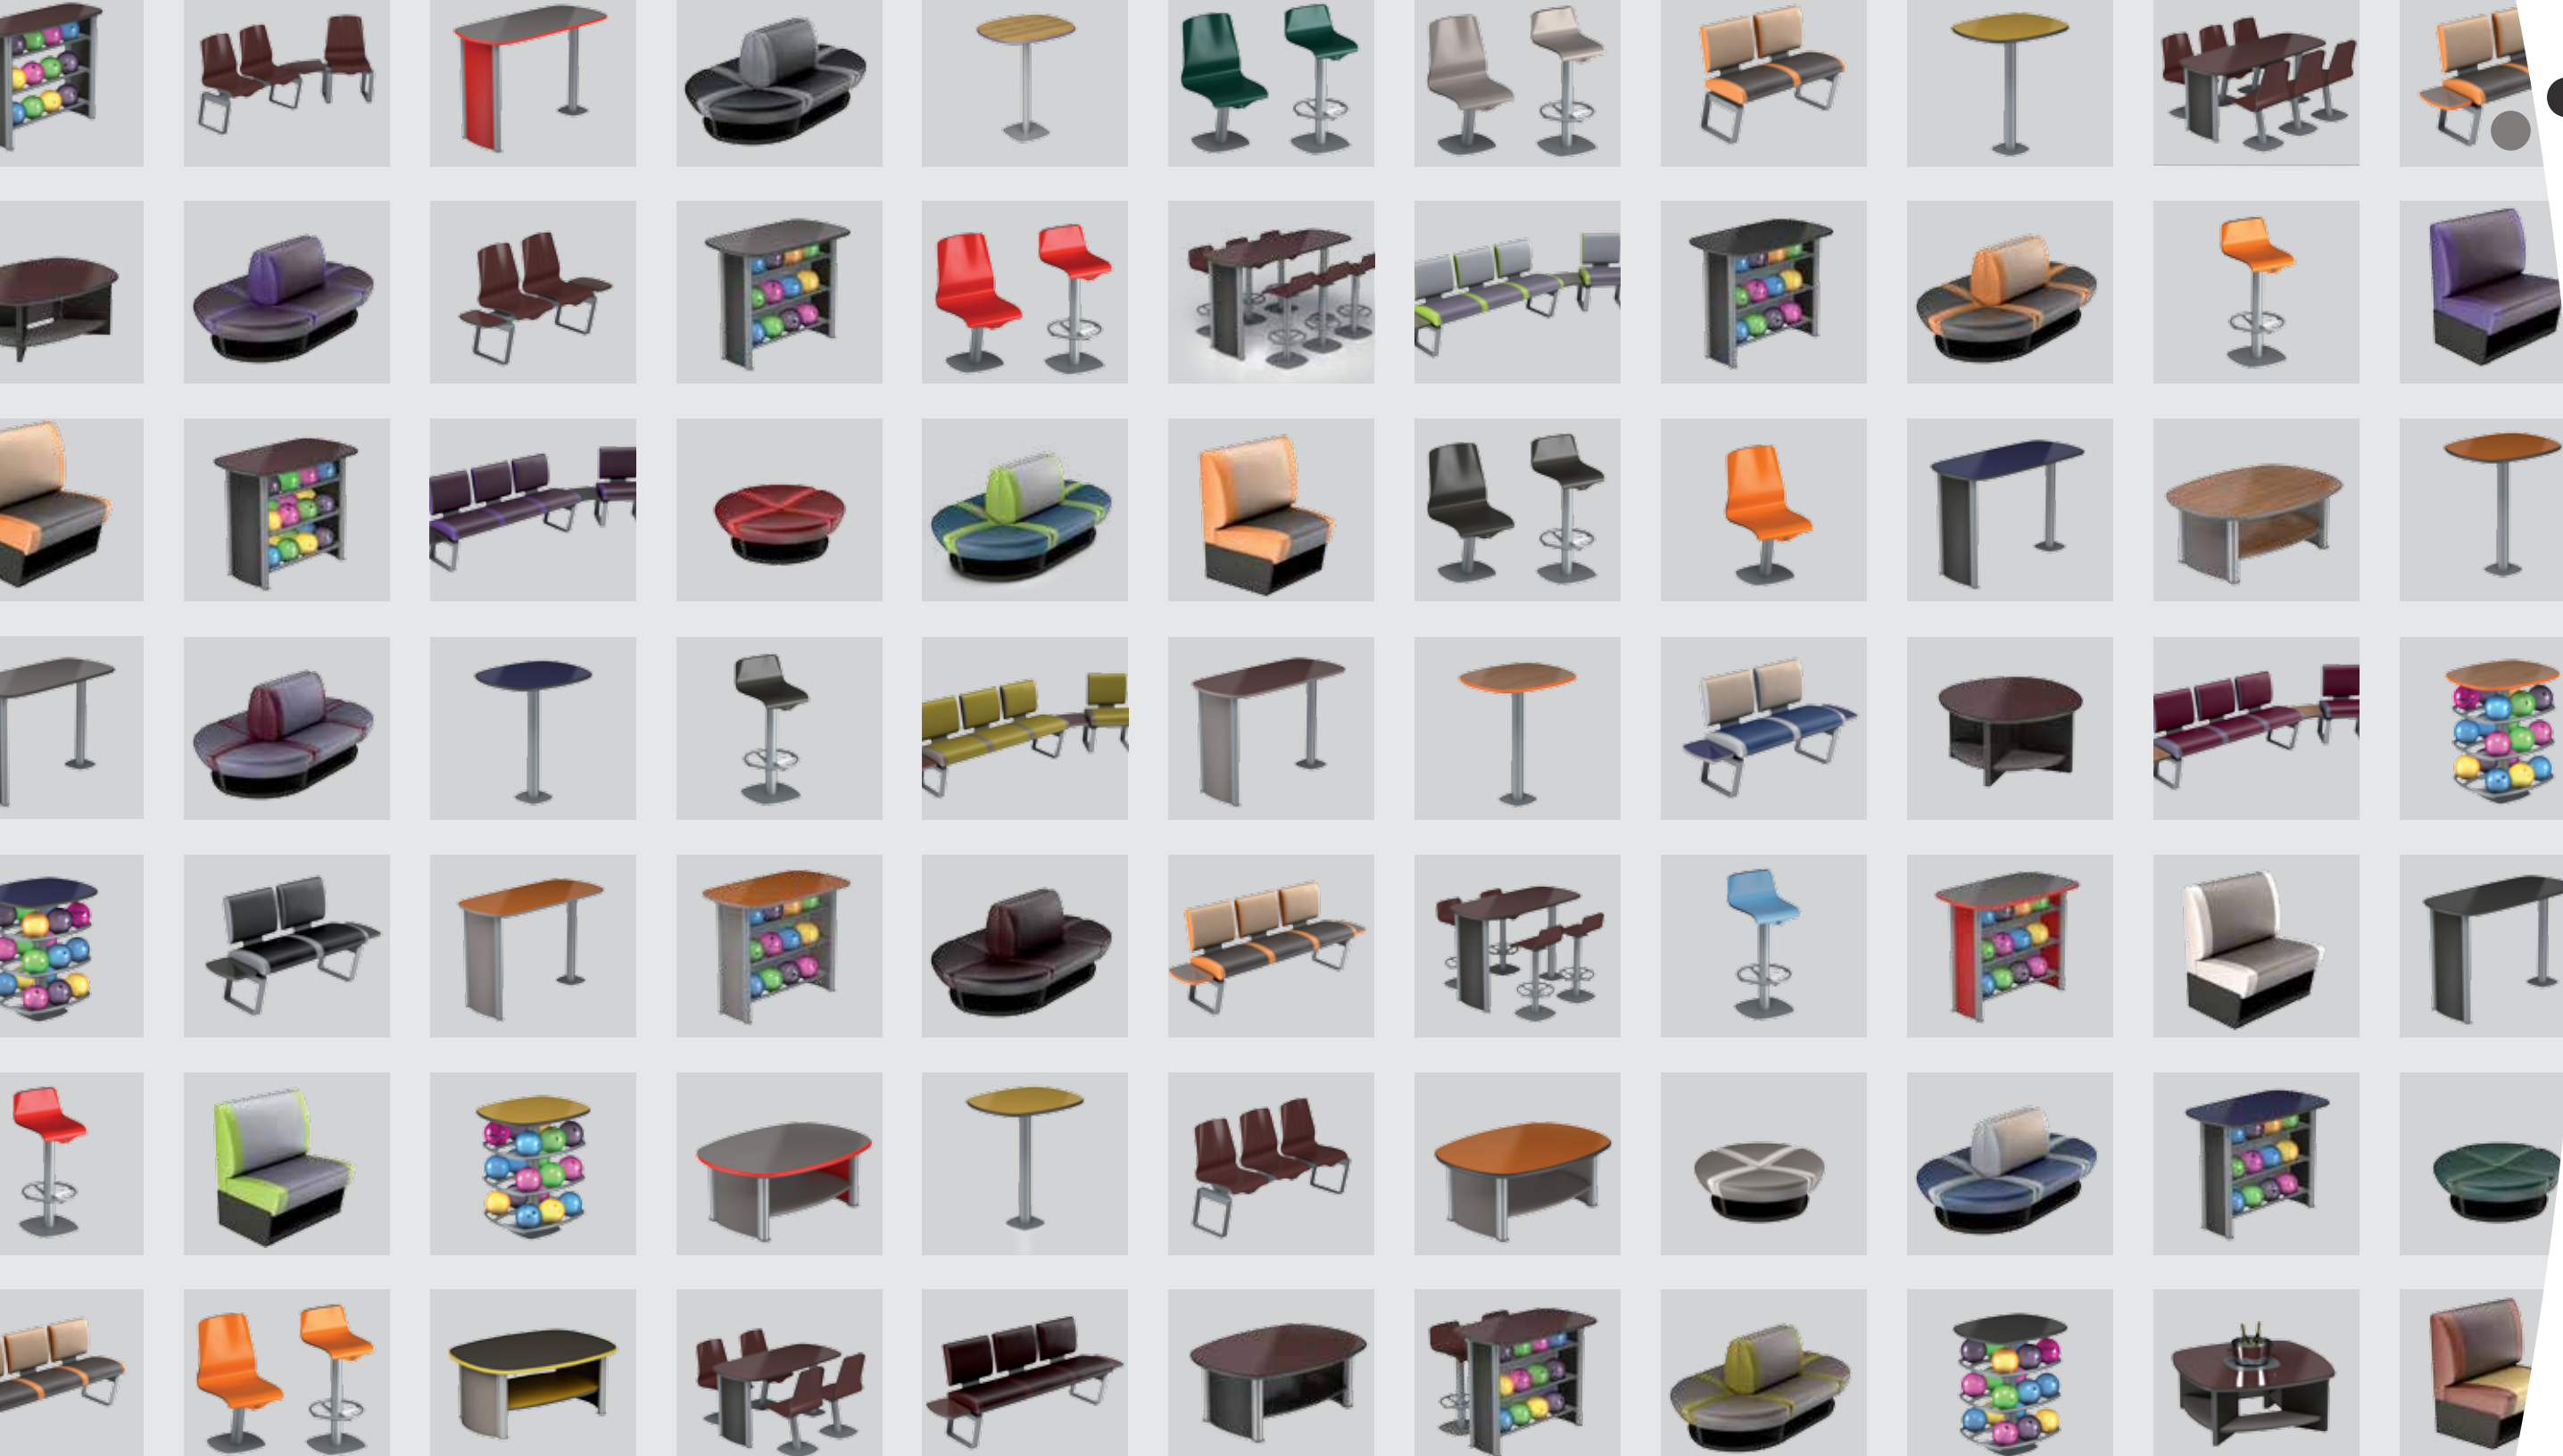

● Harmony
● Designed to match your vision style and center needs

A Turnkey Front End Solution
Achieve your vision

There are many furniture lines on the market that bowling centers could choose. But only Harmony from QubicaAMF provides fully coordinated sets of soft and hard seating, offers endless layout options, various furniture elements, plus masking graphics, ball return systems and lane color options, all available in coordinated color combinations—all designed to work together.

As a result, only Harmony can help you—

- Complement your unique space and the style of your center
- Make your VIP, food and beverage and traditional on-lane areas a stylish, less congested, and more enjoyable place for your players
- Achieve your vision while adhering to your business model and budget—without the time or expense of a fully customized solution

*“**Harmony** results when unity and variety are combined; it is demonstrated in developing a single unifying theme that consistently relates the varied components of an interior, whether the interior is a single room or an entire facility.”*