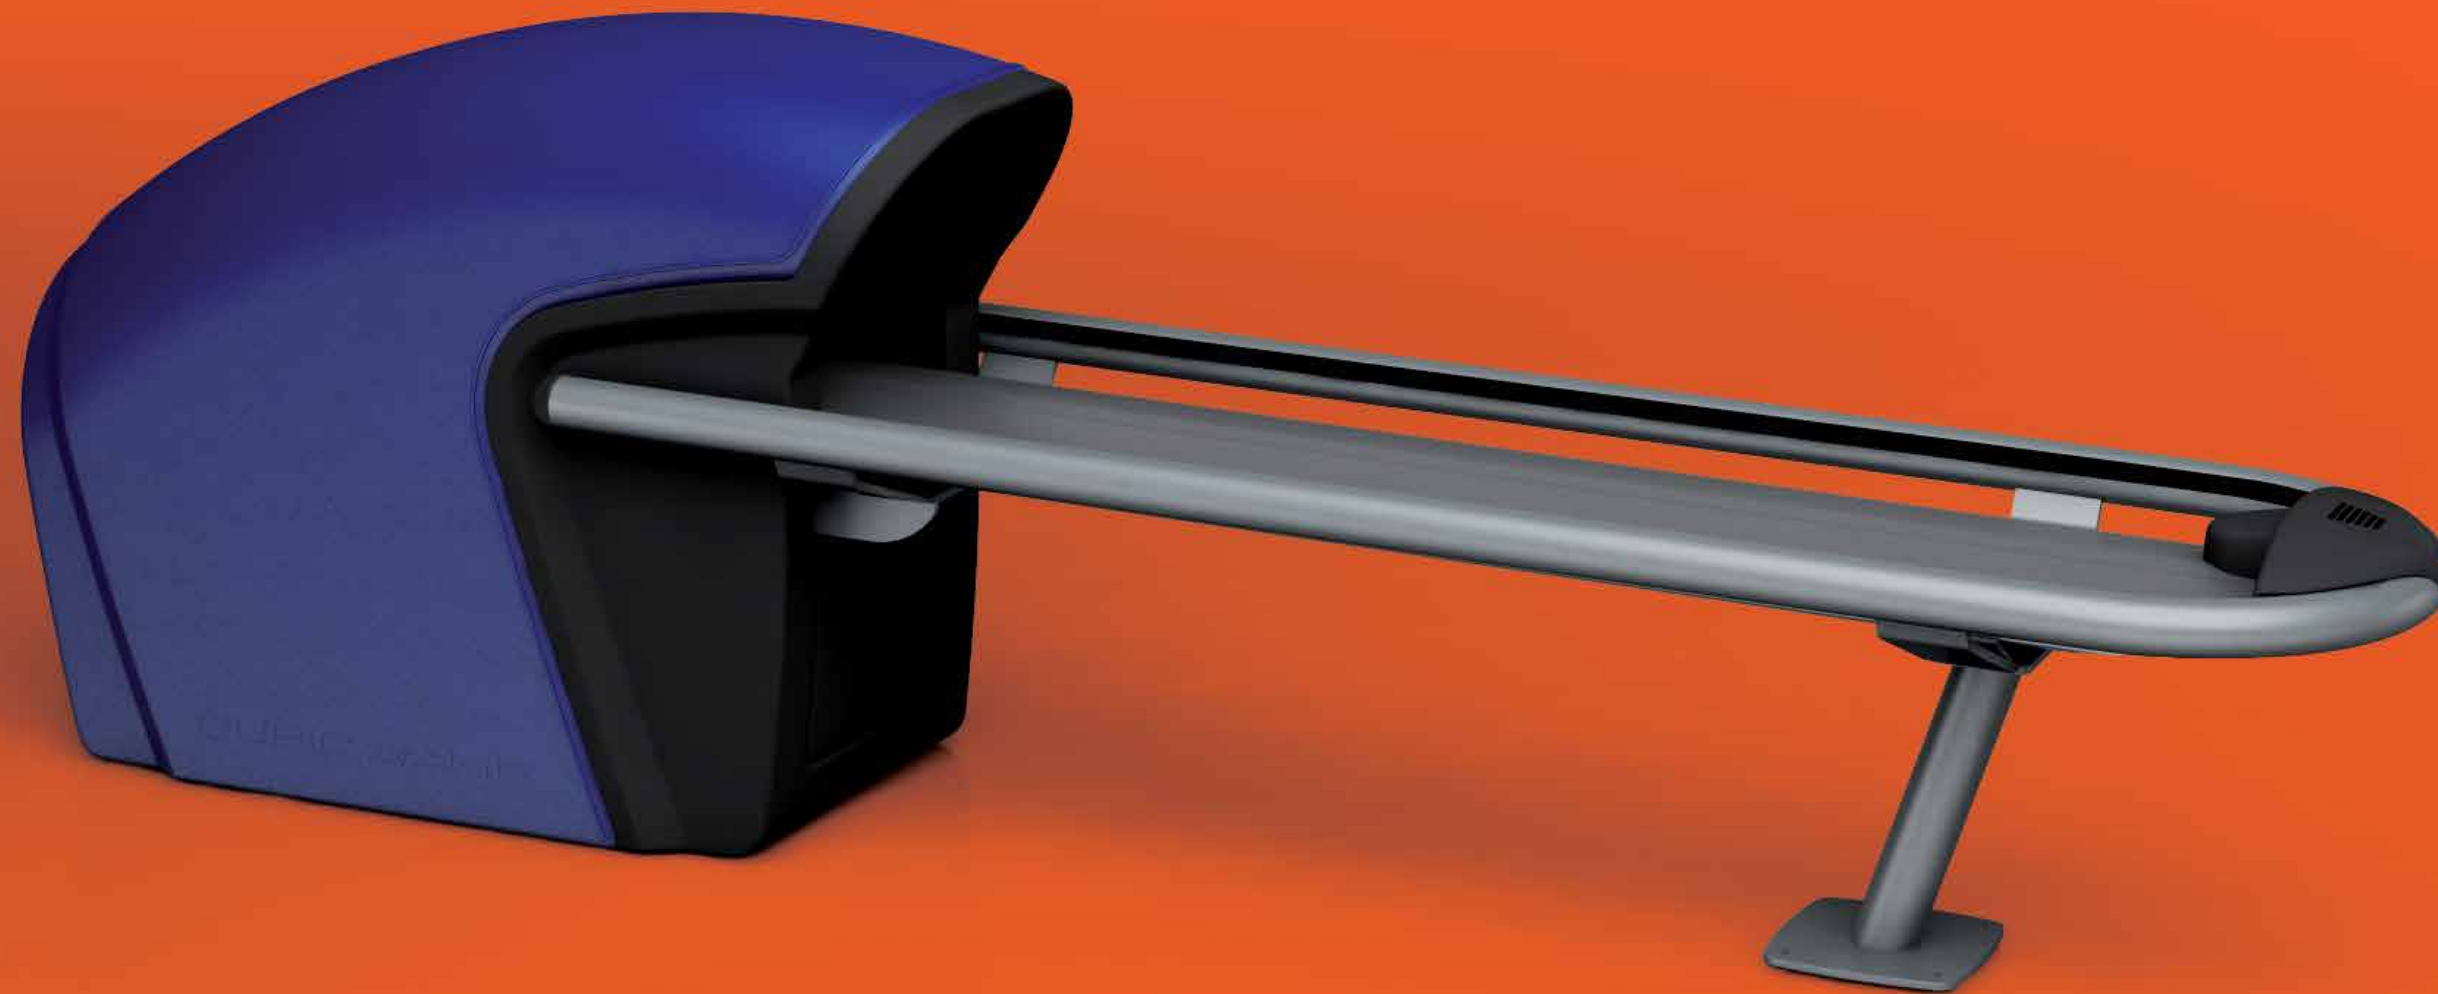

US patents pending for elements of the Energy line of furniture

● Harmony

● Designed to match your vision style and center needs

The Harmony Furniture Collection

Durability, style and functionality

Tables and ball racks, laminate tops and shelves uniquely made of metal structure and higher quality laminate material.

On-Lane Ball Rack or Storage Table

Its wedge shape perfectly fits in between the sofas and curved benches. For bowlers it's easier to access house balls or find space for their personal items. It also helps to avoid congestion in the bowler's area, providing a clean look and better bowler experience.