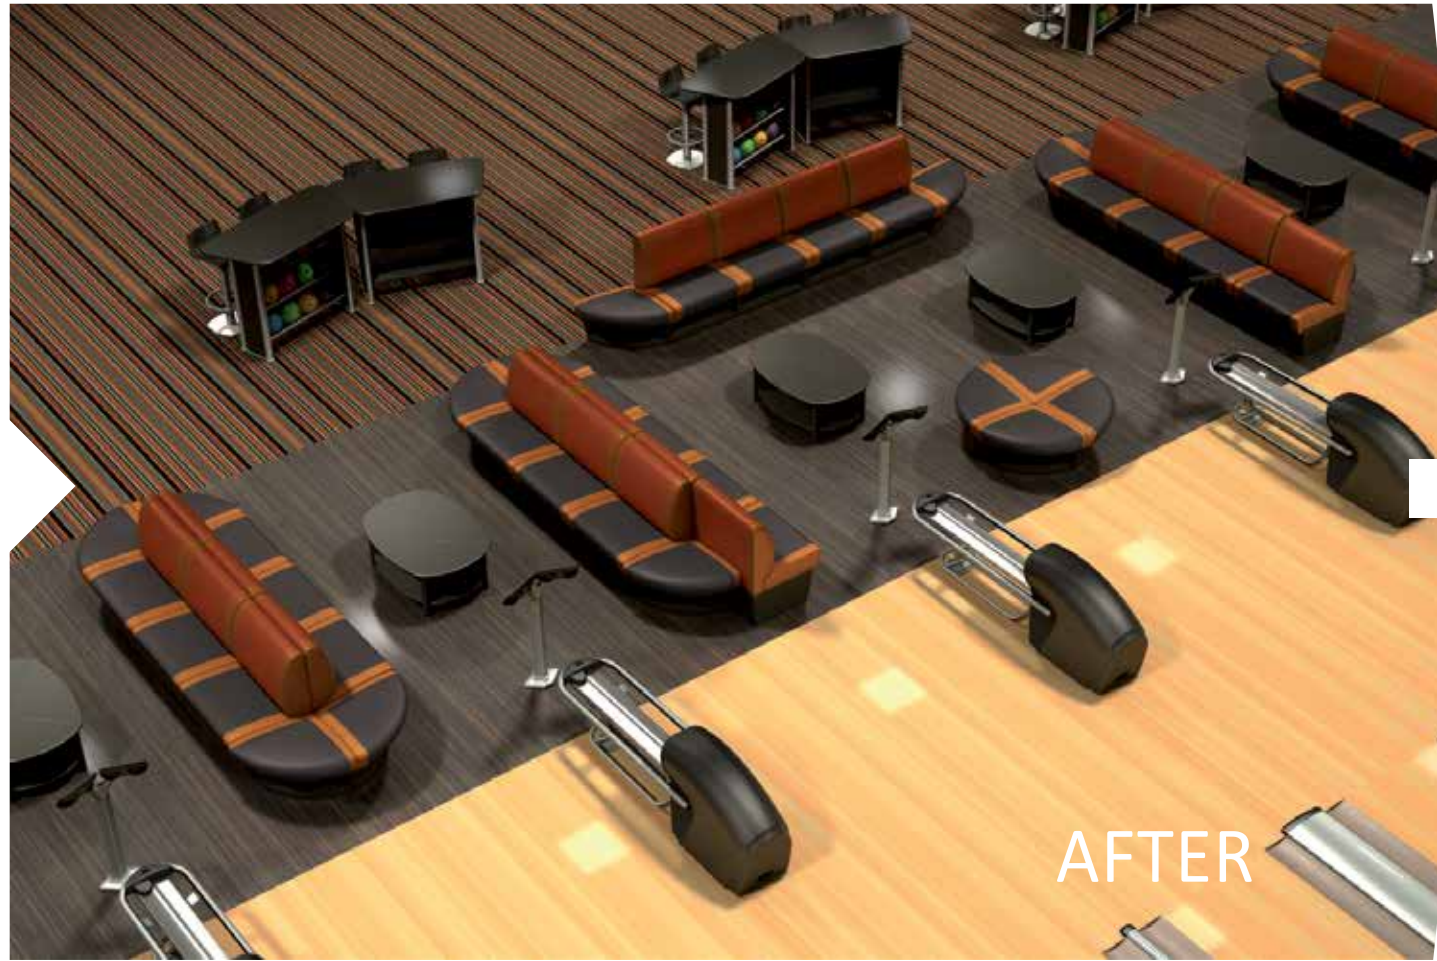

Reconfigure. Rearrange. Repurpose.

15' settee area - Layout reconfiguration example from a 2 lane to 4 lane and 6 lane arrangement

- Harmony
- Designed to accommodate your diverse customers' needs