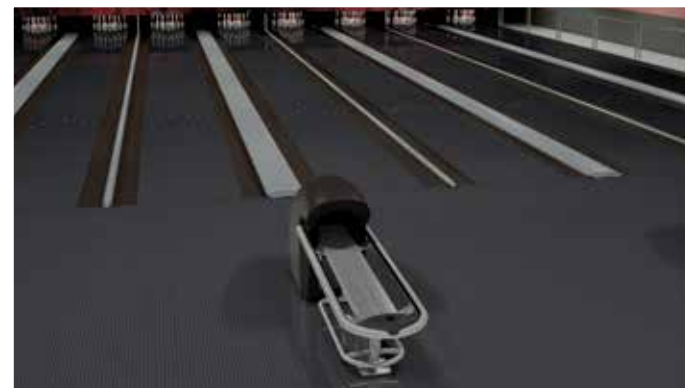

Harmony
Designed to match your vision style and center needs

MAD LANES

The coolest lanes on earth

Lanes can create major excitement, attracting and keeping players coming back for more fun. With the new Harmony color options, you can choose from five exciting lane color options, plus our two glow patterns, or mix them in your center for added uniqueness.

Only MAD Lanes with the vibrant Harmony color options are designed to complement your Harmony furniture, ball returns and masking graphics to provide a coordinated look across your entire center.

Enjoy Exceptional Durability—

No Joint in Ball Impact Zone
The first joint in a MAD Lane is out of the normal ball impact zone.

Exclusive Overlap Pin Deck
This prevents shifting and lane panel damage.

Watch Your Bowlers Deliver a Great Performance—

Distinguishable Board Line Pattern
The board lines on MAD Lanes help your bowlers aim and target better so they knock down more pins.

Textured Approach
The MAD Textured Approach replicates closely the characteristics of a real wooden approach, reducing “sticking” and ensuring a better experience for your bowlers.

Seamless Bowler Slide Area
The MAD Textured Approach does not have any seams in the bowler slide area, so there is nothing to disrupt or trip the bowler, or show unsightly wear over time.