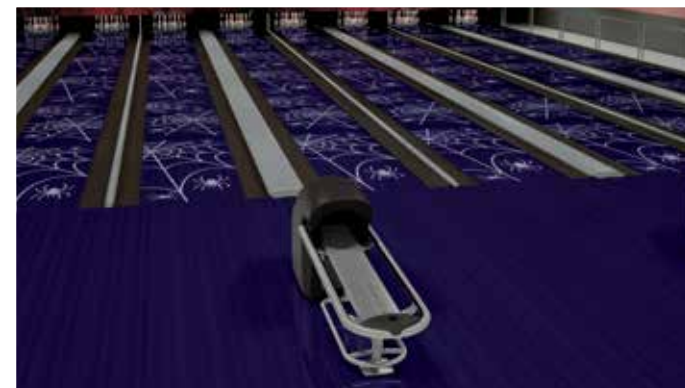

Harmony
Designed to match your vision style and center needs

MAD LANES

The coolest lanes on earth

Lanes can create major excitement, attracting and keeping players coming back for more fun. With the new Harmony color options, you can choose from five exciting lane color options, plus our two glow patterns, or mix them in your center for added uniqueness.

Only MAD Lanes with the vibrant Harmony color options are designed to complement your Harmony furniture, ball returns and masking graphics to provide a coordinated look across your entire center.

Enjoy Exceptional Durability—

No Joint in Ball Impact Zone
The first joint in a MAD Lane is out of the normal ball impact zone.

Exclusive Overlap Pin Deck
This prevents shifting and lane panel damage.

Watch Your Bowlers Deliver a Great Performance—

Distinguishable Board Line Pattern
The board lines on MAD Lanes help your bowlers aim and target better so they knock down more pins.

Textured Approach
The MAD Textured Approach replicates closely the characteristics of a real wooden approach, reducing “sticking” and ensuring a better experience for your bowlers.

Seamless Bowler Slide Area
The MAD Textured Approach does not have any seams in the bowler slide area, so there is nothing to disrupt or trip the bowler, or show unsightly wear over time.