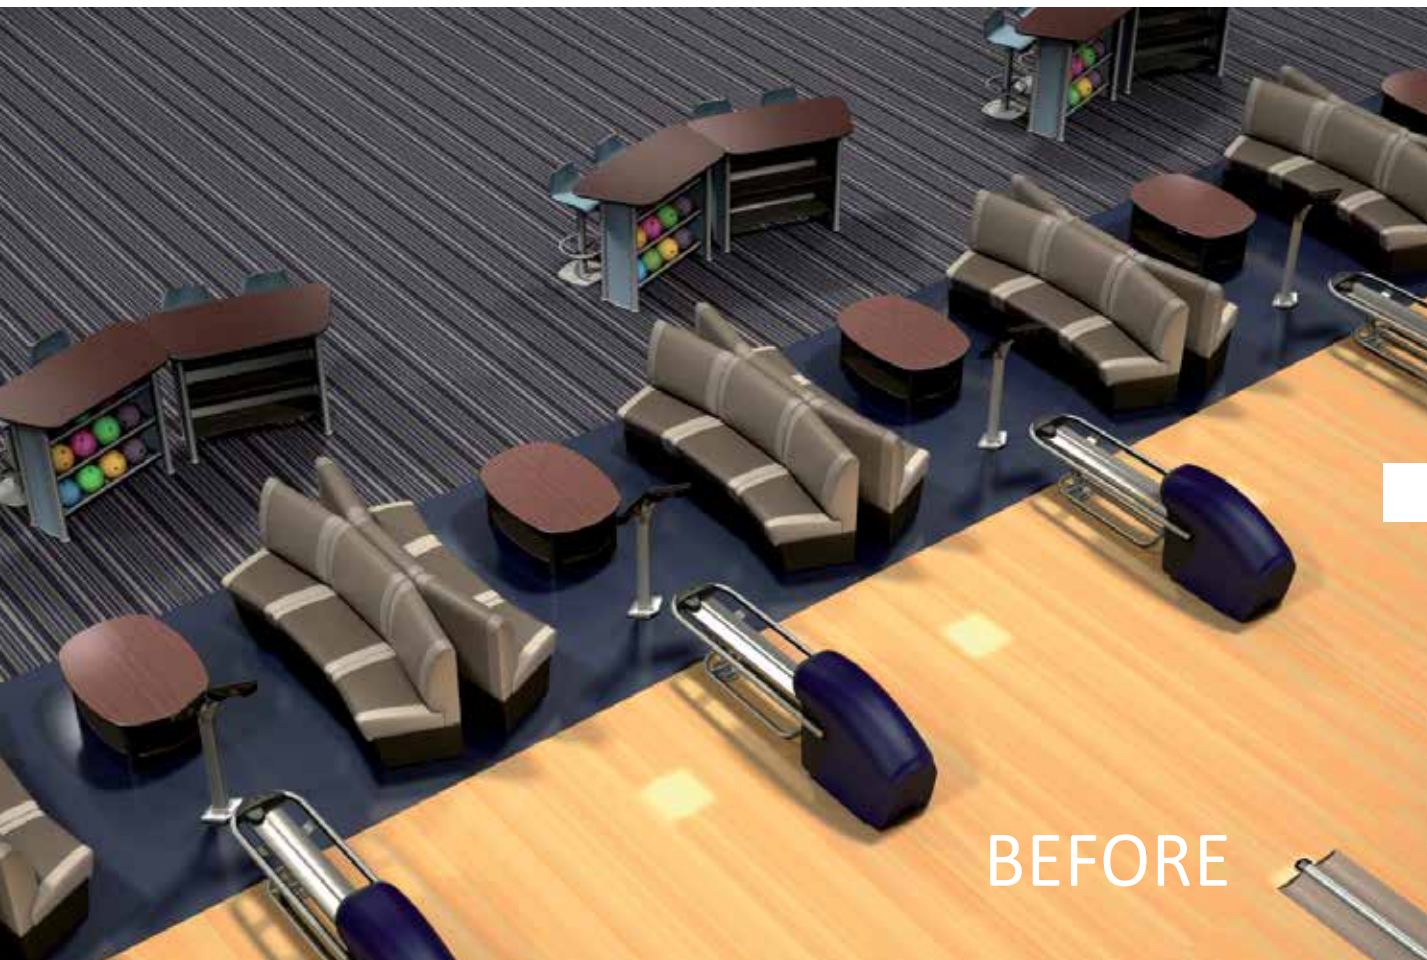

Reconfigure. Rearrange. Repurpose.

9' settee area - Layout reconfiguration example from a 2 lane to 4 lane arrangement

- Harmony
- Designed to accommodate your diverse customers' needs

Reconfigure. Rearrange. Repurpose.

Customize their event. Grow your business.

Want to boost your corporate and group events business? Want to offer a very social and unique team building experience to your customers?

Only Harmony is designed to make your center stand out and help you develop this profitable segment of today's business.

Harmony furniture can easily be rearranged by your staff as needed to accommodate different layouts with enlarged settee allowances spanning groups of lanes. It's the perfect solution to make our corporate and group event business the talk of your area and attract new customers.

Harmony is the only bowling furniture on the market that can make that claim. It only takes minutes. And it is only available from QubicaAMF, the world's foremost bowling innovator.