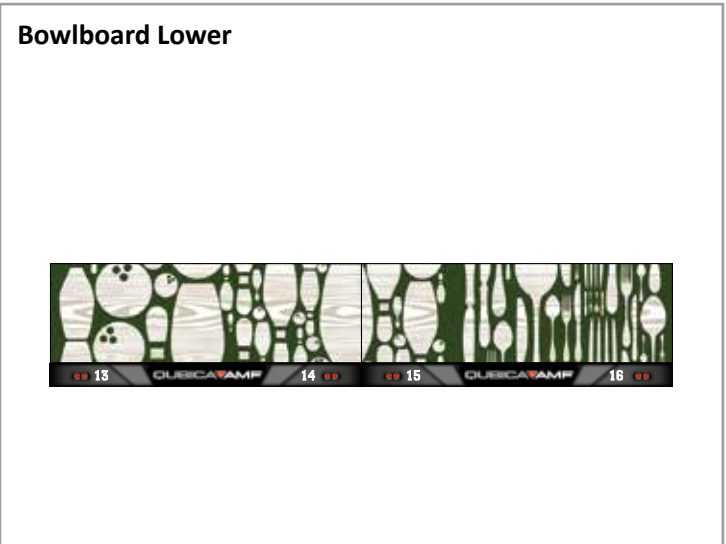

Masking Panel Design Collection