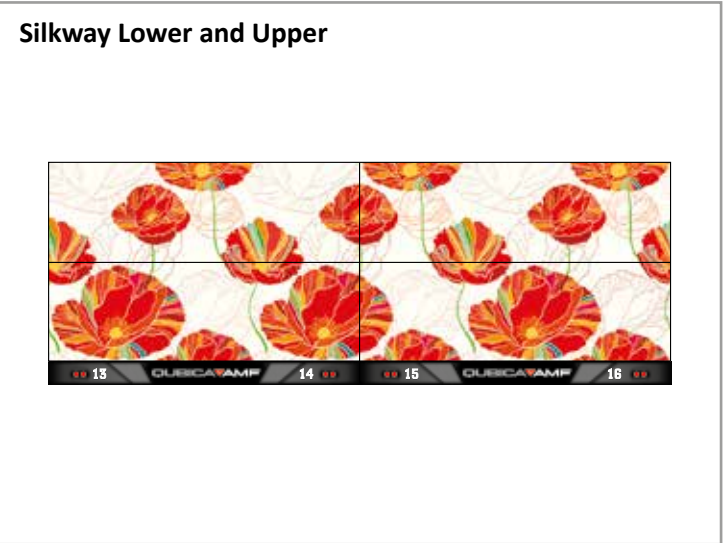

Masking Panel Design Collection

* Masking back-light system not recommended for this masking design.