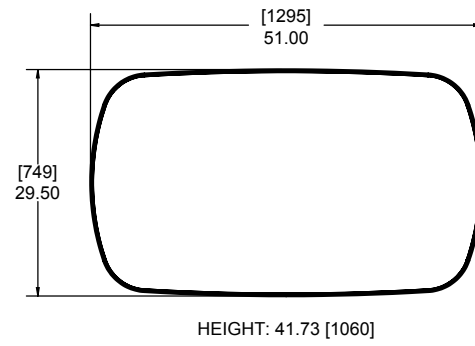

612-300-255

612-300-259