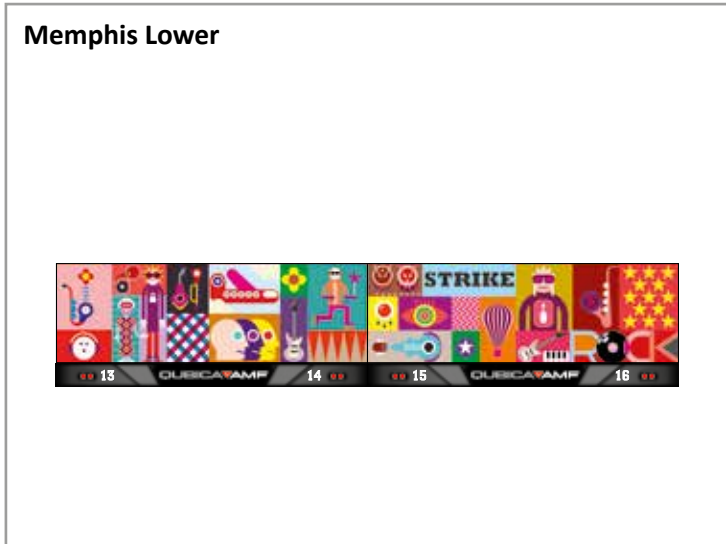

Masking Panel Design Collection