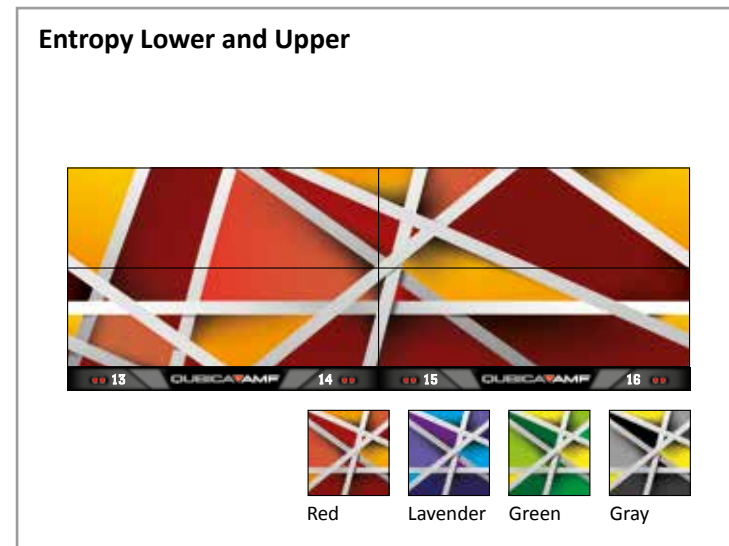

Masking Panel Design Collection