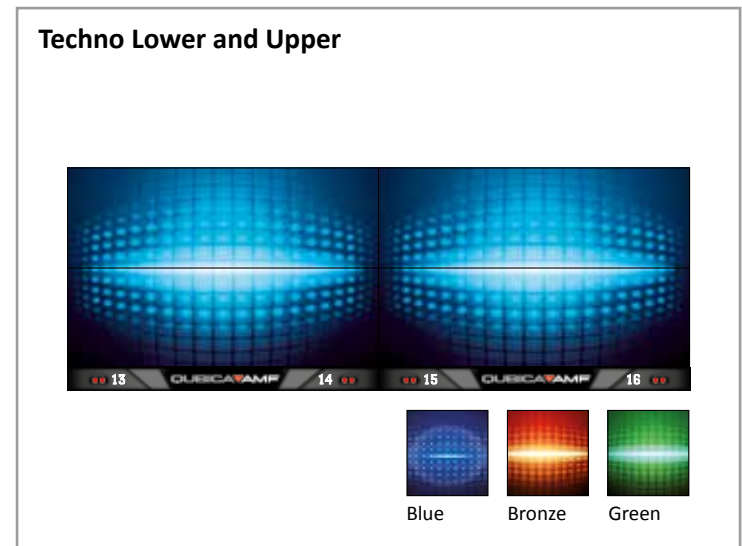

Masking Panel Design Collection