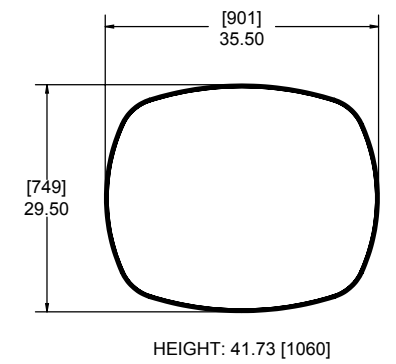

Cocktail & Party Tables

Stools not included

621-300-292

612-300-243

612-300-241

612-300-244

612-300-242