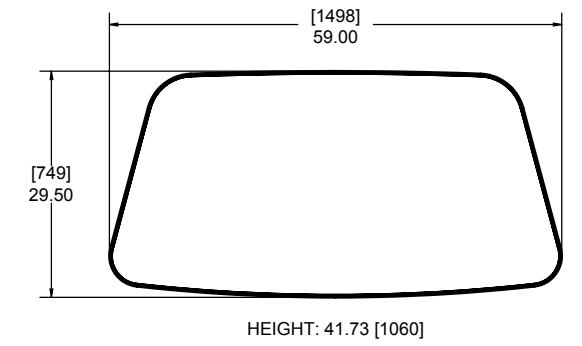

Concourse Tables

Stools not included

612-300-254

612-300-257

612-300-255

Concourse Table - Trapezoidal Top, Coat Hook Option

612-300-259

612-300-256