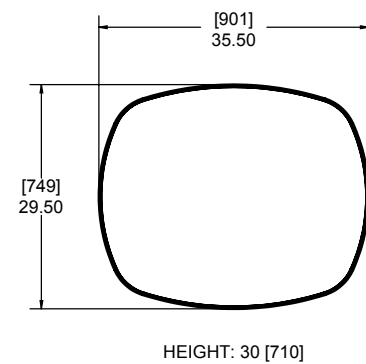

612-300-241

Cocktail Table, High Top, Bolt Down

612-300-244

Cocktail Table, Regular Height, Bolt Down

612-300-242