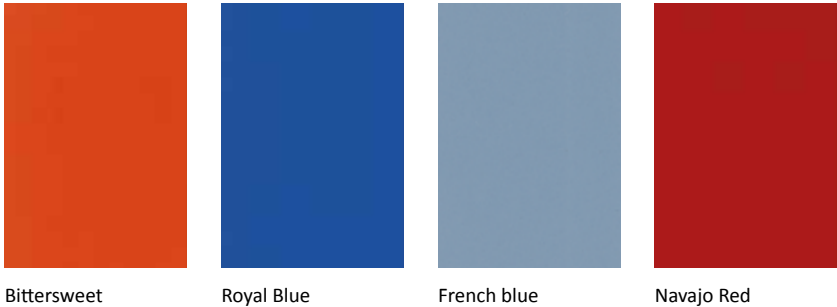

Energy Seating and Harmony Table & Ball Rack Color Options

Energy Seating