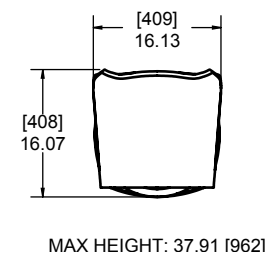

612-300-225

612-300-228

612-300-283

612-300-229

612-300-227