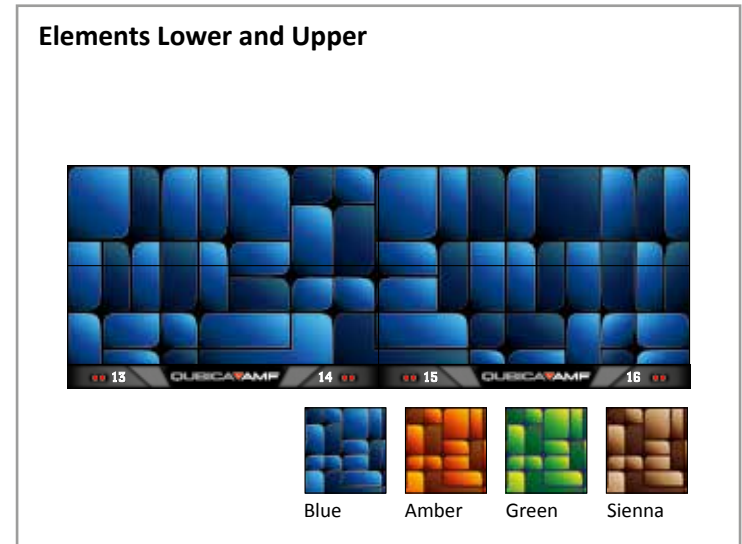

Masking Frame Dimensions