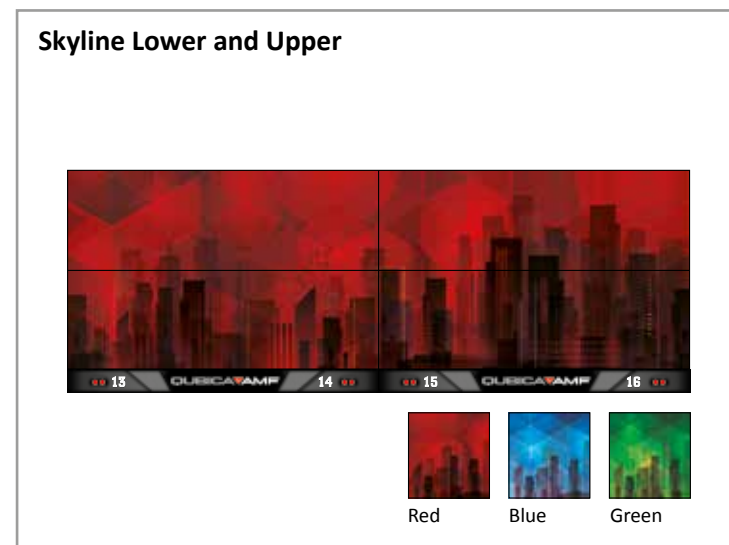

Masking Panel Design Collection