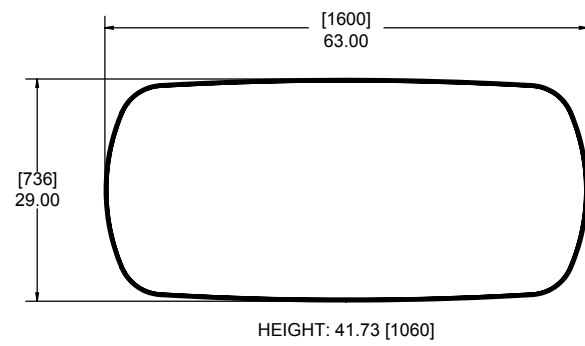

612-300-237

621-300-290