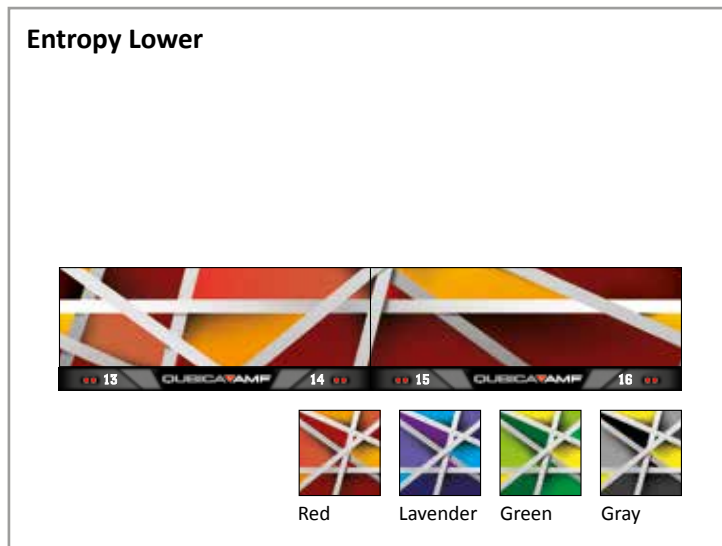

Masking Panel Design Collection