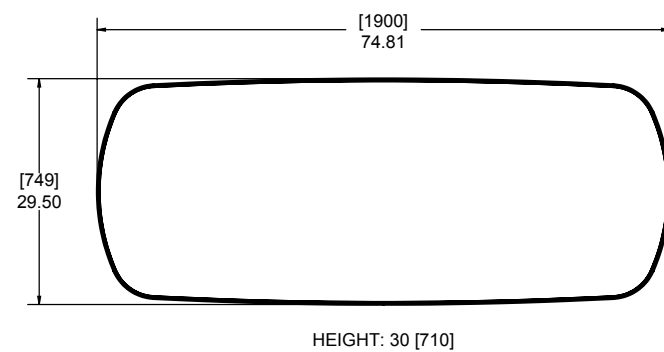

612-300-238

621-300-327