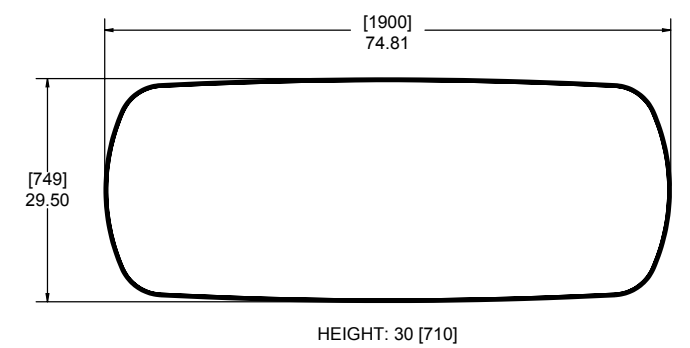

Cocktail & Party Tables

Stools not included

612-300-236

612-300-239

612-300-237

621-300-290

612-300-238

6 seat Rectangular Table, Regular Height, Bolt Down

621-300-327