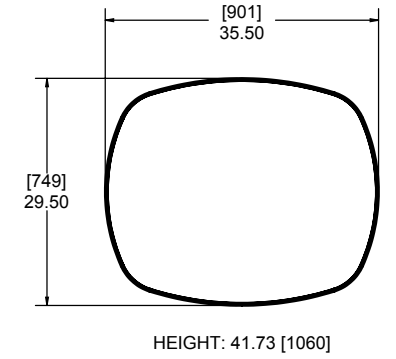

# Cocktail & Party Tables

Stools not included

6-Seat Rectangular Table, Regular Height, Free Standing

621-300-292

Cocktail Table, High Top, Free Standing

612-300-243

Cocktail Table, Regular Height, Free Standing