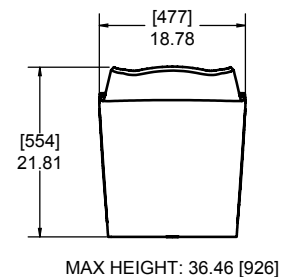

**Chair - Table Height, Swivel, Bolt Down**

**612-300-225**

**Stool - Bar Height, Swivel, Bolt Down**

**612-300-228**

**Chair- Table Height, Non-Swivel, Bolt Down**

**612-300-283**

**Stool - Bar Height, Swivel, Free Standing**