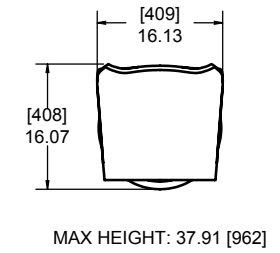

**Chair - Table Height, Swivel, Bolt Down**

**612-300-225**

**Stool - Bar Height, Swivel, Bolt Down**

**612-300-228**

**Chair- Table Height, Non-Swivel, Bolt Down**

**612-300-283**

**Stool - Bar Height, Swivel, Free Standing**