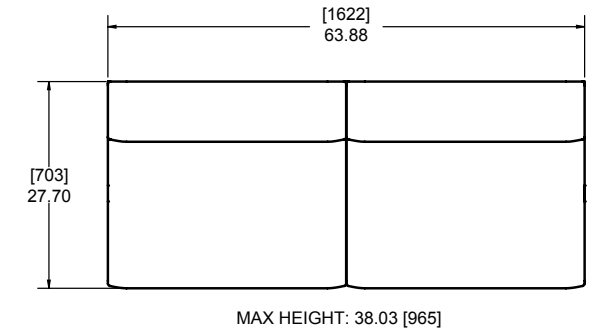

 INFINITY SEATING

**2/3 Element Arrangements**

**Upholstered Sofa - Straight Element**

**612-300-222**

**Upholstered Sofa - Straight + Straight Elements Arrangement**

**612-300-270**

**Upholstered Sofa - Wedge Element**