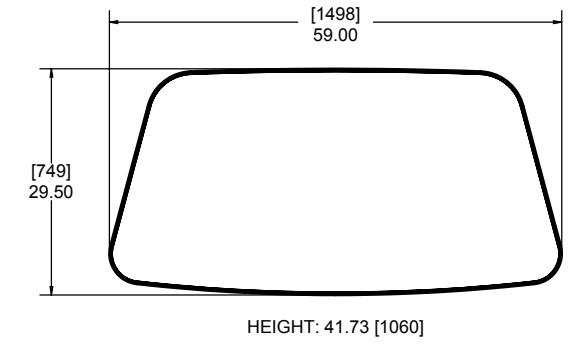

Concourse Tables

Stools not included

612-300-254

Concourse Table - Trapezoidal Top, Ball Storage Option

612-300-257

612-300-255

612-300-259

612-300-256