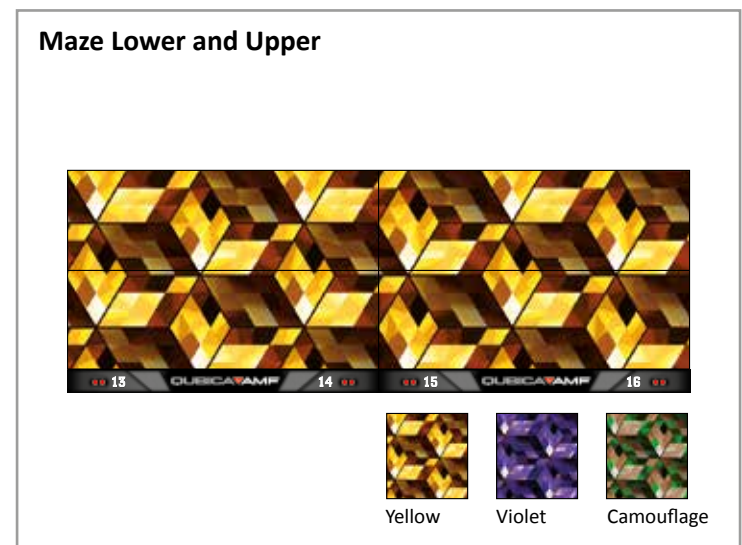

Masking Panel Design Collection