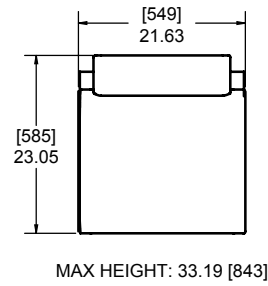

 SYNERGY SEATING

**Upholstered Bench - 1-Seat Arrangement**

**612-300-211**

**Upholstered Bench - 2+1 -Seat w/ Wedge Union Table Arrangement**

**612-300-214**

**Inline Upholstered Bench - 2-Seat Arrangement**