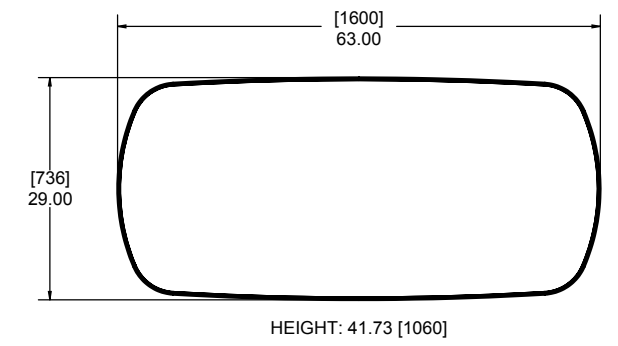

Cocktail & Party Tables

Stools not included

612-300-236

612-300-239

612-300-237

621-300-290

612-300-238

621-300-327