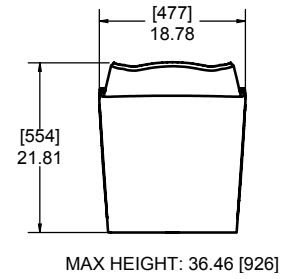

**Chair - Table Height, Swivel, Bolt Down**

**612-300-225**

**Stool - Bar Height, Swivel, Bolt Down**

**612-300-228**

**Chair- Table Height, Non-Swivel, Bolt Down**

**612-300-283**

**Stool - Bar Height, Swivel, Free Standing**