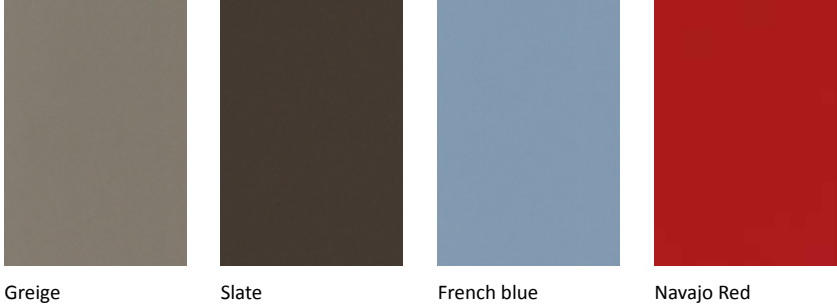

Table Curved Legs