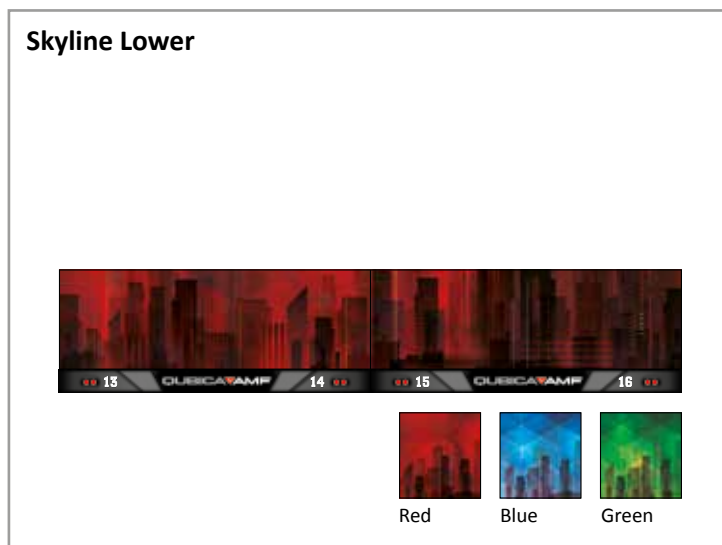

Masking Panel Design Collection