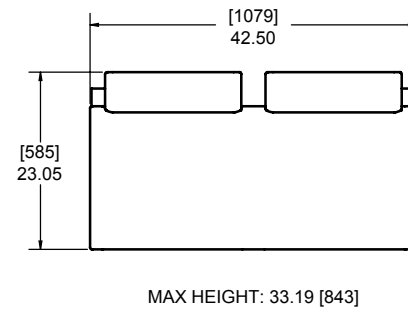

612-300-212