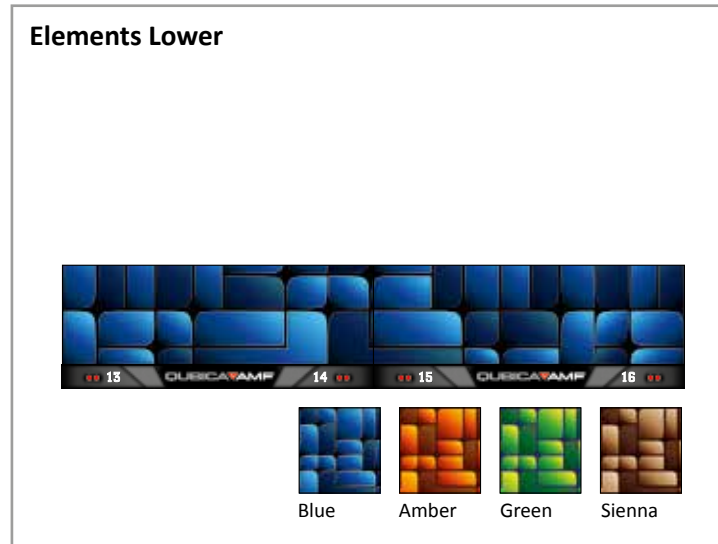

Masking Frame Dimensions