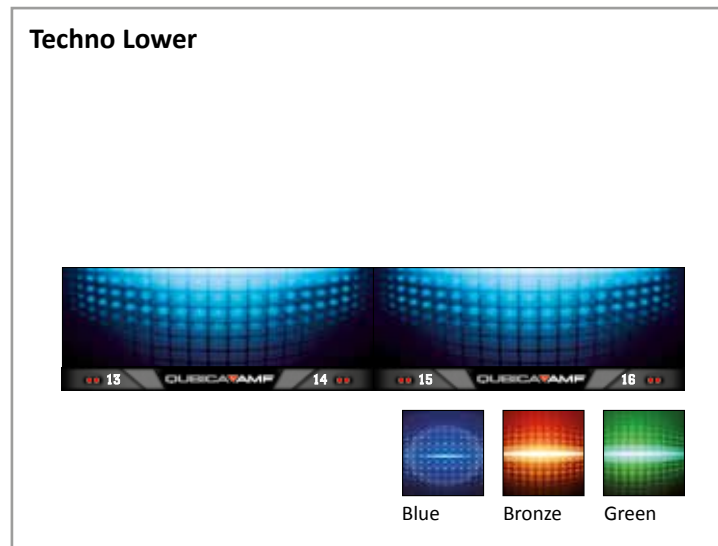

Masking Panel Design Collection