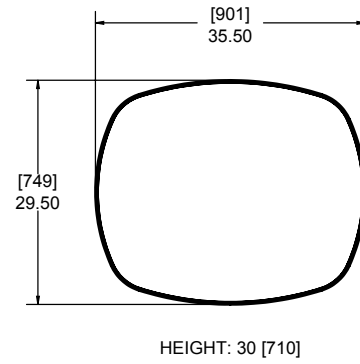

612-300-241

612-300-244