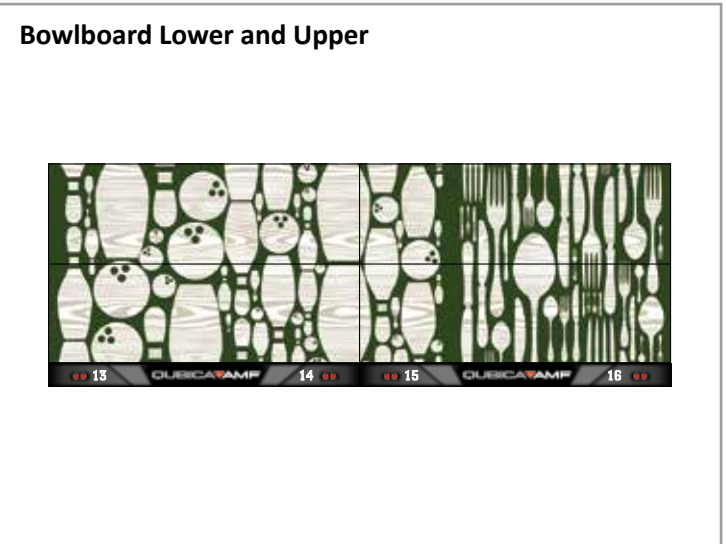

Masking Panel Design Collection