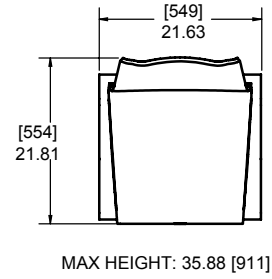

Inline Bench Seat - 1-Seat Arrangement

612-300-201