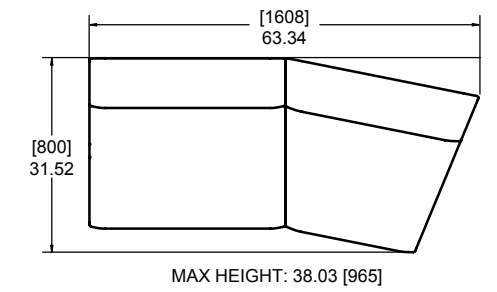

612-300-271

Upholstered Sofa - Quarter Round Element