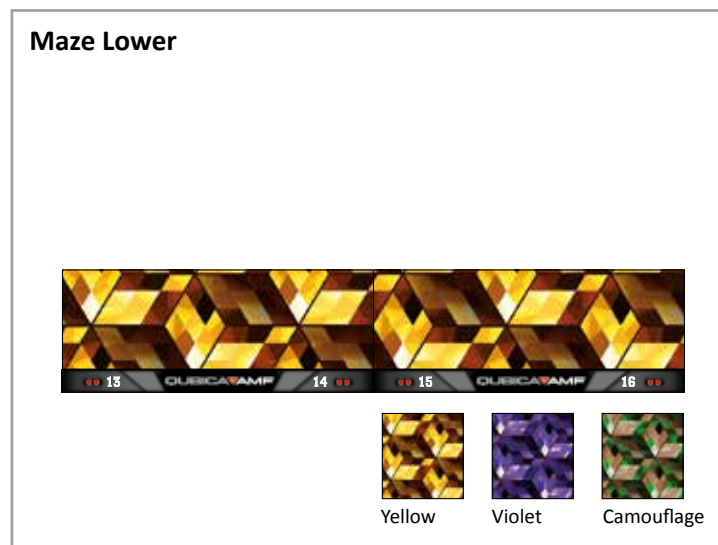

Masking Panel Design Collection