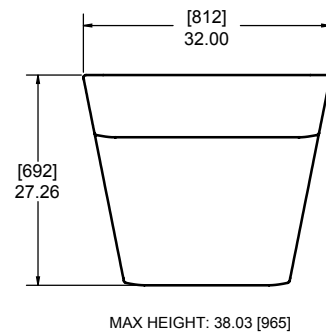

612-300-223