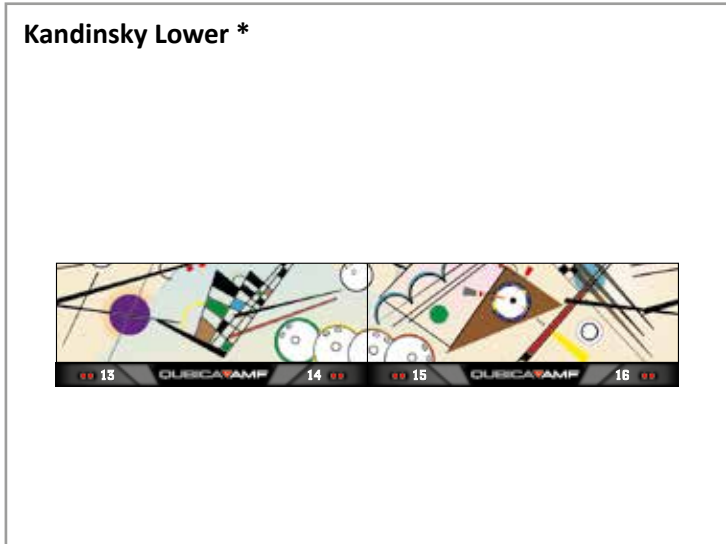

Masking Panel Design Collection

* Masking back-light system not recommended for this masking design.