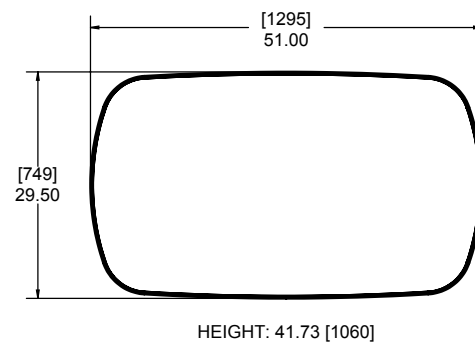

# Cluster Tables

**4-Seat Rectangular Top Table with 4 seats attached\*** **612-300-245**

The 3D rendering shows a dark wood-grain rectangular table with rounded corners, supported by a central pedestal. Four grey chairs with black seats are attached to the table. A black bowler console is mounted on a stand behind the table. The technical drawing shows the table's footprint with a width of [1913] 75.32 and a depth of [1295] 51.00. The maximum height is listed as MAX HEIGHT: 35.25 [896].