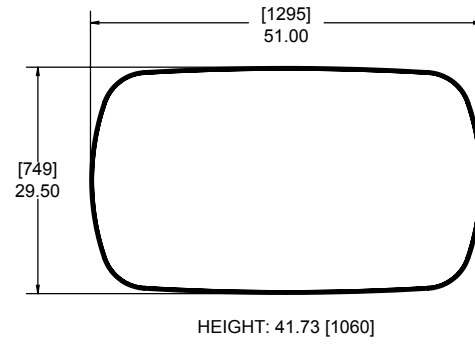

Concourse Tables

Stools not included

Concourse Table - Rectangular Top, Ball Storage Option (3 levels, 12 balls)

612-300-254

612-300-257