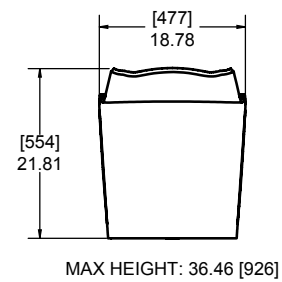

612-300-227