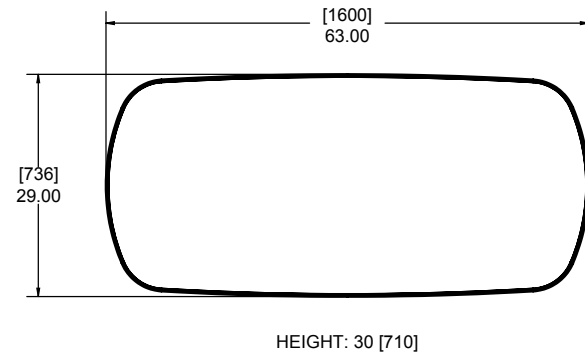

Cocktail & Party Tables

Stools not included

4-Seat Rectangular Table, Regular Height, Bolt Down

612-300-236

612-300-239