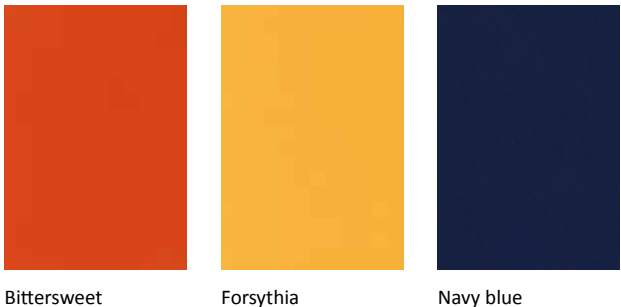

Energy Seating and Harmony Table & Ball Rack Color Options

Energy Seating

Table Curved Legs

T-Molding

Table Tops

Table Shelves

Discover all the available possibilities at www.qubicaamf.com/Harmony-Furniture/Harmony or contact your QubicaAMF representative today!