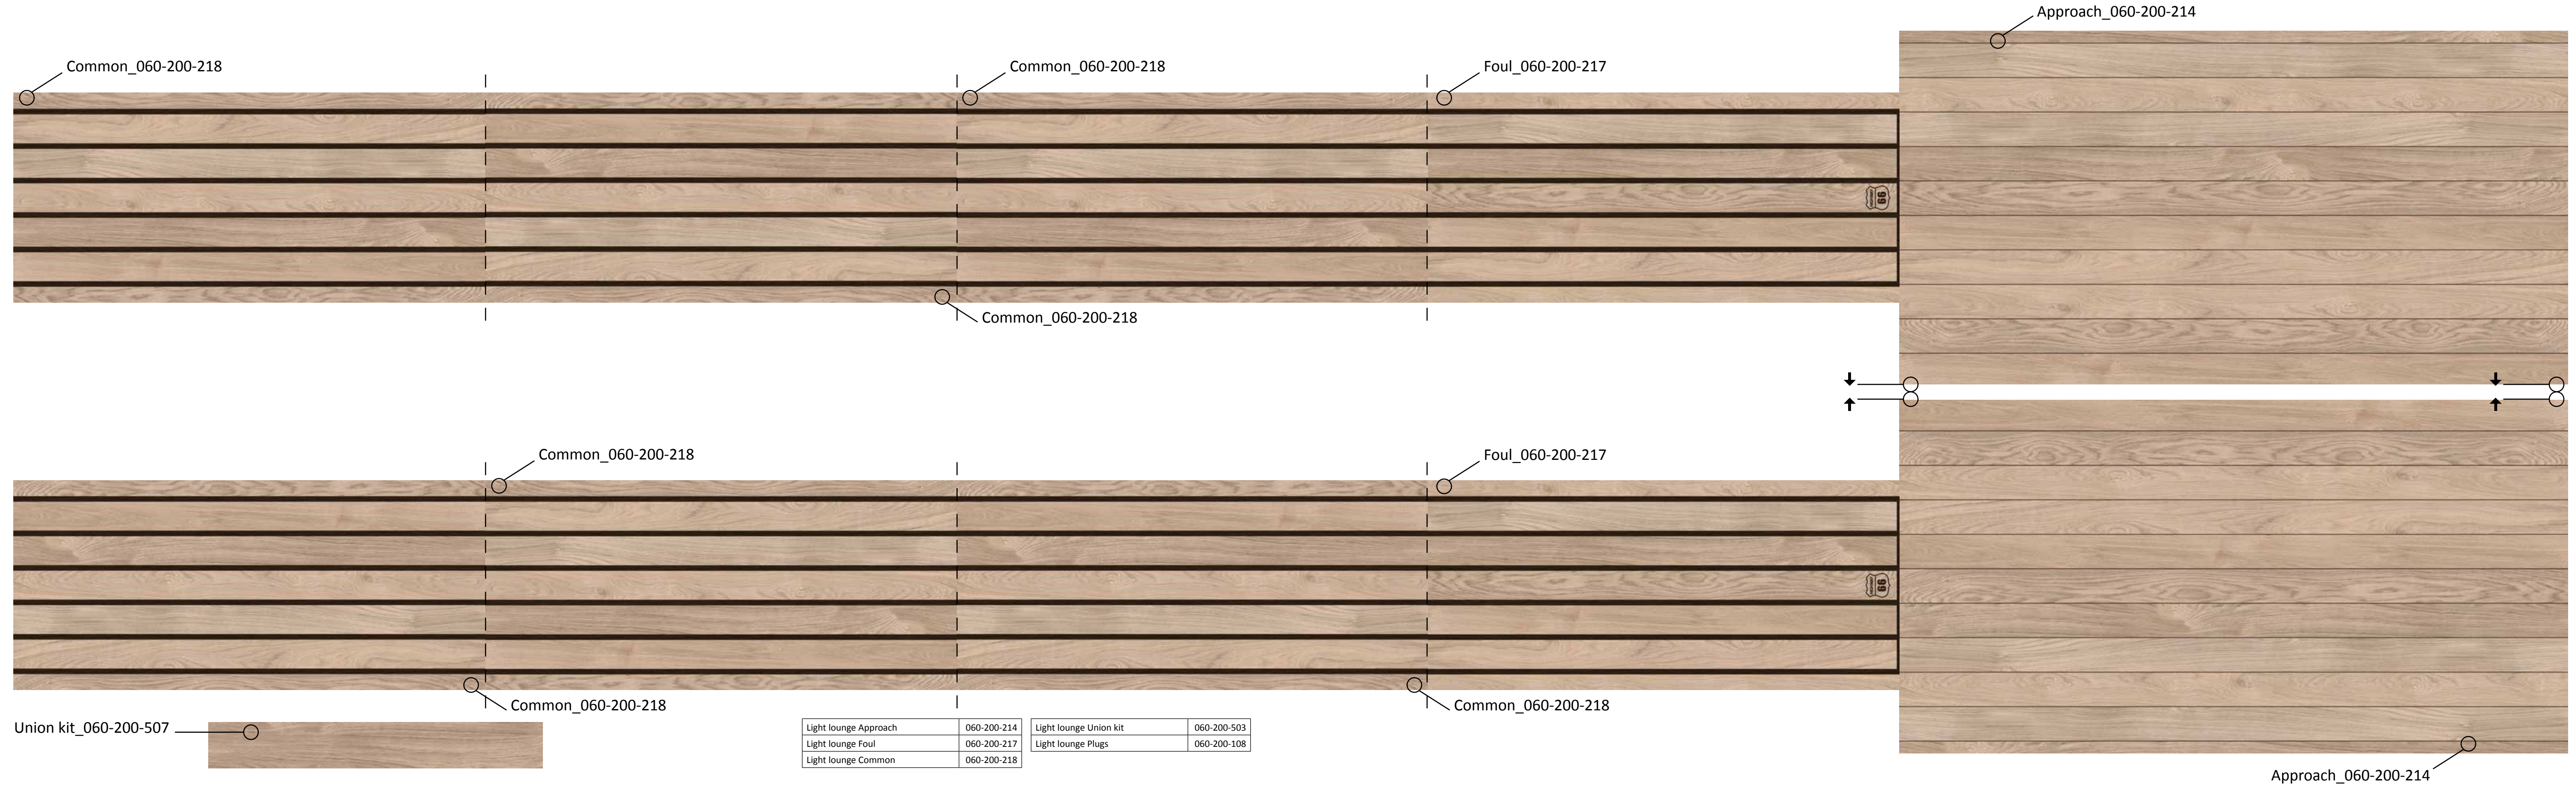

Highway66 & The Suite Spot Lane Panels

Light lounge Approach	060-200-214	Light lounge Union kit	060-200-503
Light lounge Foul	060-200-217	Light lounge Plugs	060-200-108
Light lounge Common	060-200-218		