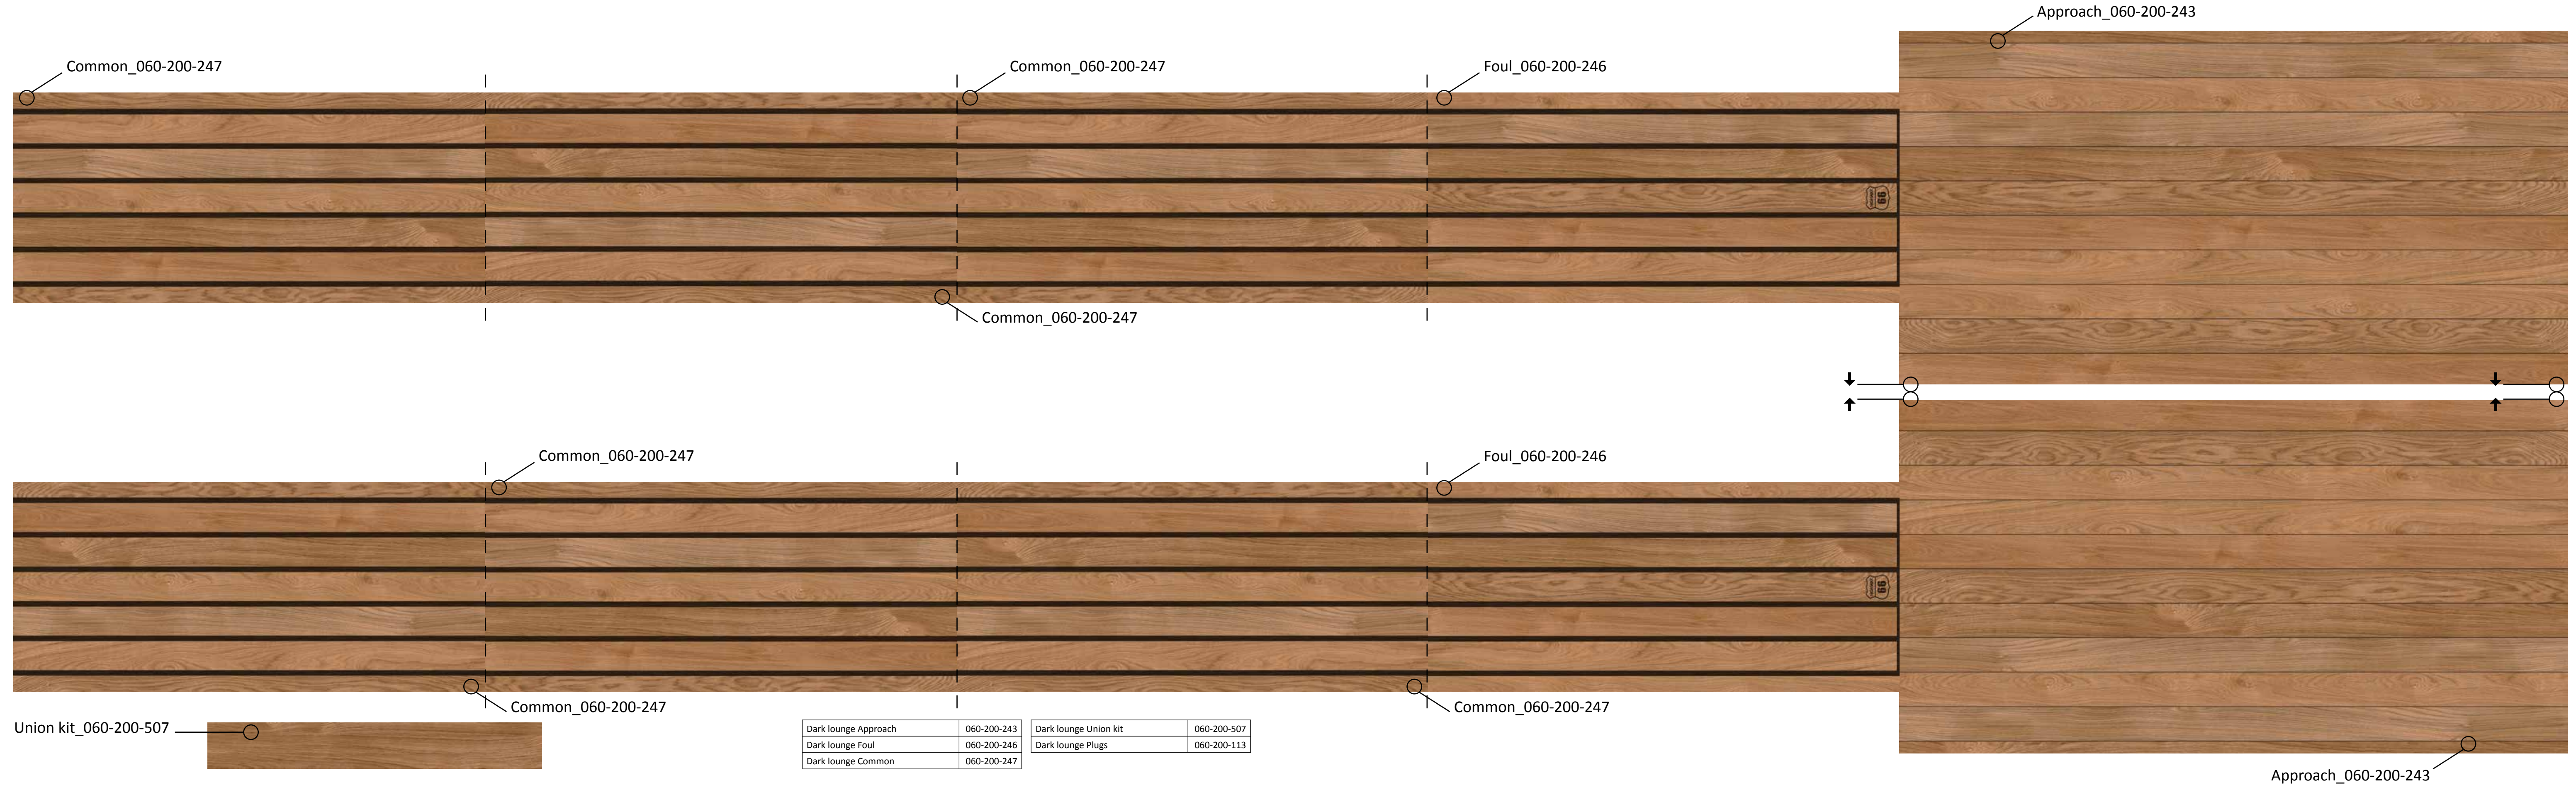

Highway66 & The Suite Spot Lane Panels

Light lounge Approach	060-200-214	Light lounge Union kit	060-200-503
Light lounge Foul	060-200-217	Light lounge Plugs	060-200-108
Light lounge Common	060-200-218		