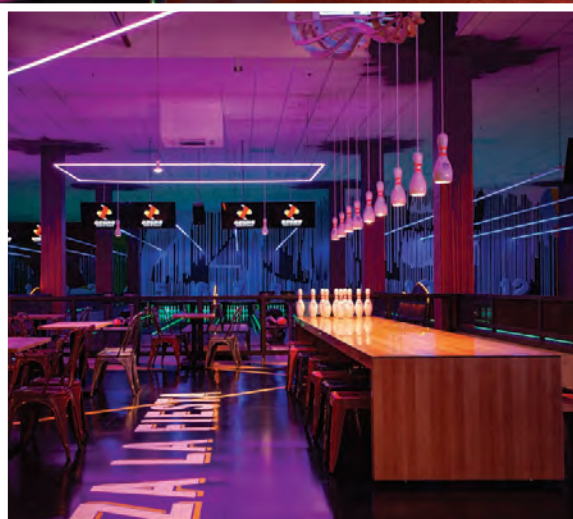

Best New Traditional Center

Ancillary Profit Center

Ozone Bowling Centre Alcala de Henares Madrid

► The arcade at Ozone Bowling includes seven traditional games and 30 redemption games, but it's the inviting, uncrowded design of the space — with colorful carpeting and lighting — that really stands out. Also serving as a magnet for gamers is the colorful, bright, well-stocked prize area.

Best Modernized International Traditional Center

Benidorm Bowling Centre

► This seaside resort town now has a modern venue for out-of-the-sun fun. Ozone has an inviting exterior with big picture windows, and an interior with attractive flooring and eye-catching ceiling elements.