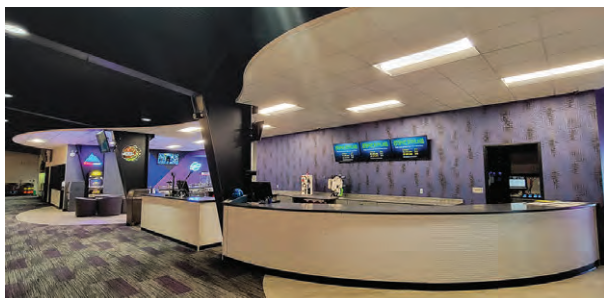

Music: Snow & Event Service

Additional Amenities: Curling, Karting –

everything in a winter Alpine theme

Website: playdome.nl

Best Modernized U.S. Hybrid Center

Maple Lanes / Kingpin Social

▶ Maple Lanes was built in 1959, expanded in 1964, sold in 2012 and experienced a devastating fire on Feb. 4, 2020. The decision was made to rebuild with a "more adult feel," including four lanes of duckpin bowling and a mezzanine above it. That mezzanine has become a popular draw with its pool tables, pinball machines, dart boards, automated beer pong and more. The main level originally included two steps down to the lanes, but the new design eliminated those steps to better accommodate senior and special-needs clientele. Other changes included all-new design elements (fixtures, lighting, etc.) and relocating the reception desk to a more central location.