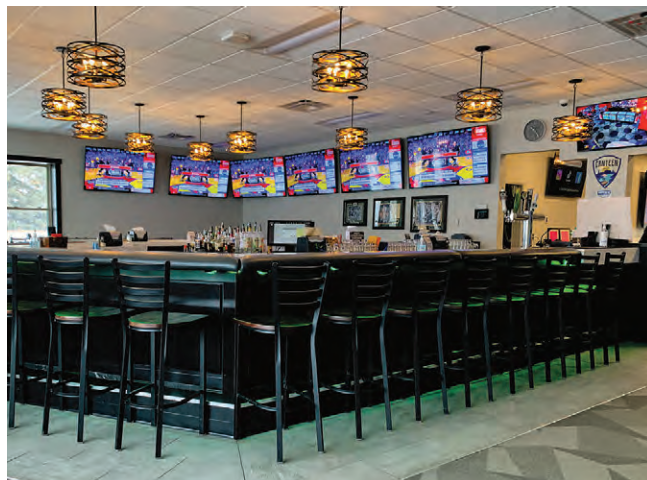

Best Modernized United States FEC

The 300 Club of Green Lake

► The little bowling alley in Green Lake, Wis., was known as Howie's through most of its history, and most recently went by the name of Paradise Island Lanes. In December 2020, during a COVID quarantine, it got a new owner — one who actually lives in Arizona, but summers in Green Lake with her family. The goal in reimagining the local alley: to create a unique and classy space with a clean and upscale feel. No area was left untouched, resulting in an upgraded bowlers area, bar, eating area and small arcade. Even the restroom doors received a unique (and fun) design touch.

►► AT A GLANCE

- **Location:** Green Lake, Wis.
- **Proprietor:** Erika Lopez
- **Interior Design Company:** Jacobi Interiors
- **Bowling Equipment Suppliers:** Brunswick Bowling Products and QubicaAMF Worldwide
- **Pinsetting Machines:** QubicaAMF EDGE String Pinsetters
- **Masking Units/Screens:** Brunswick Bohemian
- **Scoring:** QubicaAMF Conqueror X
- **Ball Returns:** Brunswick
- **Pins:** QubicaAMF EDGE String Pins
- **Sound Equipment:** Touch Tunes
- **Furniture:** Venue Industries Perfect Game Collection
- **Carpeting:** Shaw Industries
- **Restaurant Equipment/Supplies:** Edward Don and Company
- **Arcade Game Route Operator:** Midstate Amusements
- **ATM:** Midstate Amusements
- **Website:** 300clubgl.com