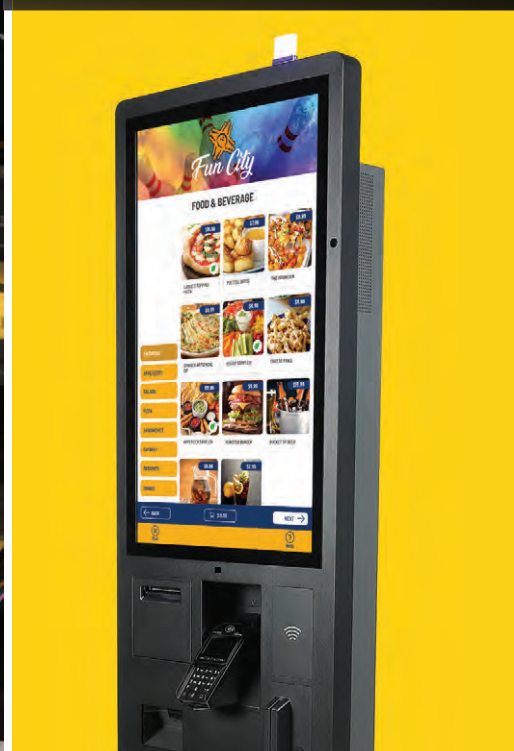

CONQUEROR

EXPERIENCE RELATIONSHIP MANAGER
ONE SYSTEM FOR THE ULTIMATE CONSUMER JOURNEY

Coming Soon!

CONQUEROR KIOSK

DELIVER AMAZING SERVICE.

Make Conqueror Kiosk the first touchpoint for your customers when they arrive and get ready to deliver! Check in for reservations, explore offers, pay for bowling and extras, order food and beverage. The Kiosk is the perfect way to upsell your customers to play and spend more at each visit. Plus, it provides an easy self-service experience that customers want.

qubicaamf.com/conquerorkiosk

To learn more visit: