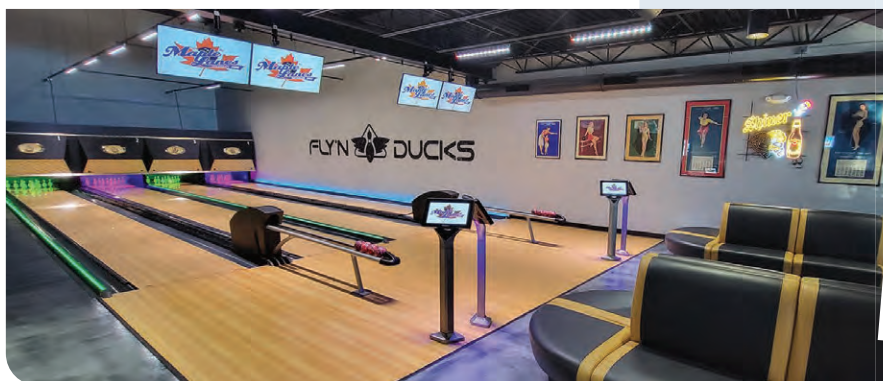

Bar/Lounge: Playdome Roosendaal /

Marijn De Kok Interieurarchitecten

Axe Throwing: Playdome Roosendaal

Laser Tag Equipment Manufacturer: Ultra Tag

Cashless Payment: Untill/Upta

Go Karts: SODI Kart/360 Karting

Music: Snow & Event Service

Additional Amenities: Curling, Karting –

everything in a winter Alpine theme

Website: playdome.nl

Best Modernized U.S. Hybrid Center

Maple Lanes / Kingpin Social

▶ Maple Lanes was built in 1959, expanded in 1964, sold in 2012 and experienced a devastating fire on Feb. 4, 2020. The decision was made to rebuild with a "more adult feel," including four lanes of duckpin bowling and a mezzanine above it. That mezzanine has become a popular draw with its pool tables, pinball machines, dart boards, automated beer pong and more. The main level originally included two steps down to the lanes, but the new design eliminated those steps to better accommodate senior and special-needs clientele. Other changes included all-new design elements (fixtures, lighting, etc.) and relocating the reception desk to a more central location.