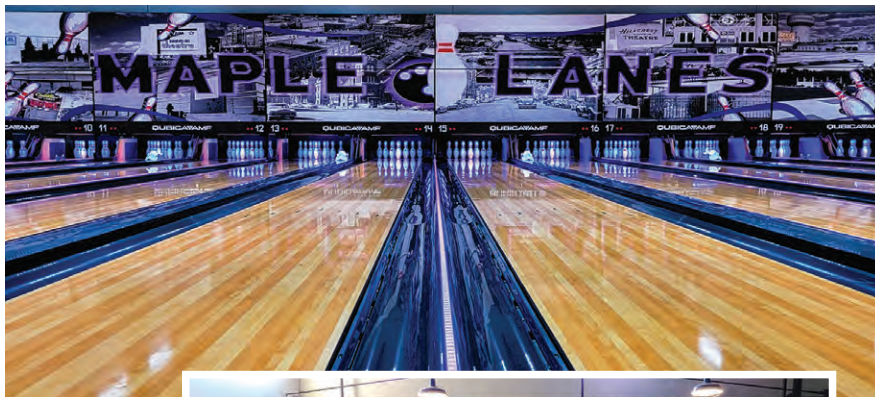

Bar/Lounge: Playdome Roosendaal /

Marijn De Kok Interieurarchitecten

Axe Throwing: Playdome Roosendaal

Laser Tag Equipment Manufacturer: Ultra Tag

Cashless Payment: Untill/Upta

Go Karts: SODI Kart/360 Karting

Music: Snow & Event Service

Additional Amenities: Curling, Karting –

everything in a winter Alpine theme

Website: playdome.nl

Best Modernized U.S. Hybrid Center

Maple Lanes / Kingpin Social

▶ Maple Lanes was built in 1959, expanded in 1964, sold in 2012 and experienced a devastating fire on Feb. 4, 2020. The decision was made to rebuild with a "more adult feel," including four lanes of duckpin bowling and a mezzanine above it. That mezzanine has become a popular draw with its pool tables, pinball machines, dart boards, automated beer pong and more. The main level originally included two steps down to the lanes, but the new design eliminated those steps to better accommodate senior and special-needs clientele. Other changes included all-new design elements (fixtures, lighting, etc.) and relocating the reception desk to a more central location.