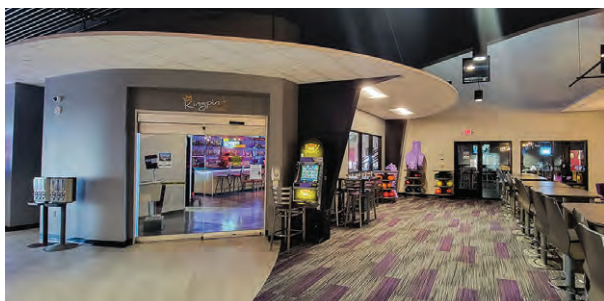

Music: Snow & Event Service

Additional Amenities: Curling, Karting –

everything in a winter Alpine theme

Website: playdome.nl

Best Modernized U.S. Hybrid Center

Maple Lanes / Kingpin Social

▶ Maple Lanes was built in 1959, expanded in 1964, sold in 2012 and experienced a devastating fire on Feb. 4, 2020. The decision was made to rebuild with a "more adult feel," including four lanes of duckpin bowling and a mezzanine above it. That mezzanine has become a popular draw with its pool tables, pinball machines, dart boards, automated beer pong and more. The main level originally included two steps down to the lanes, but the new design eliminated those steps to better accommodate senior and special-needs clientele. Other changes included all-new design elements (fixtures, lighting, etc.) and relocating the reception desk to a more central location.