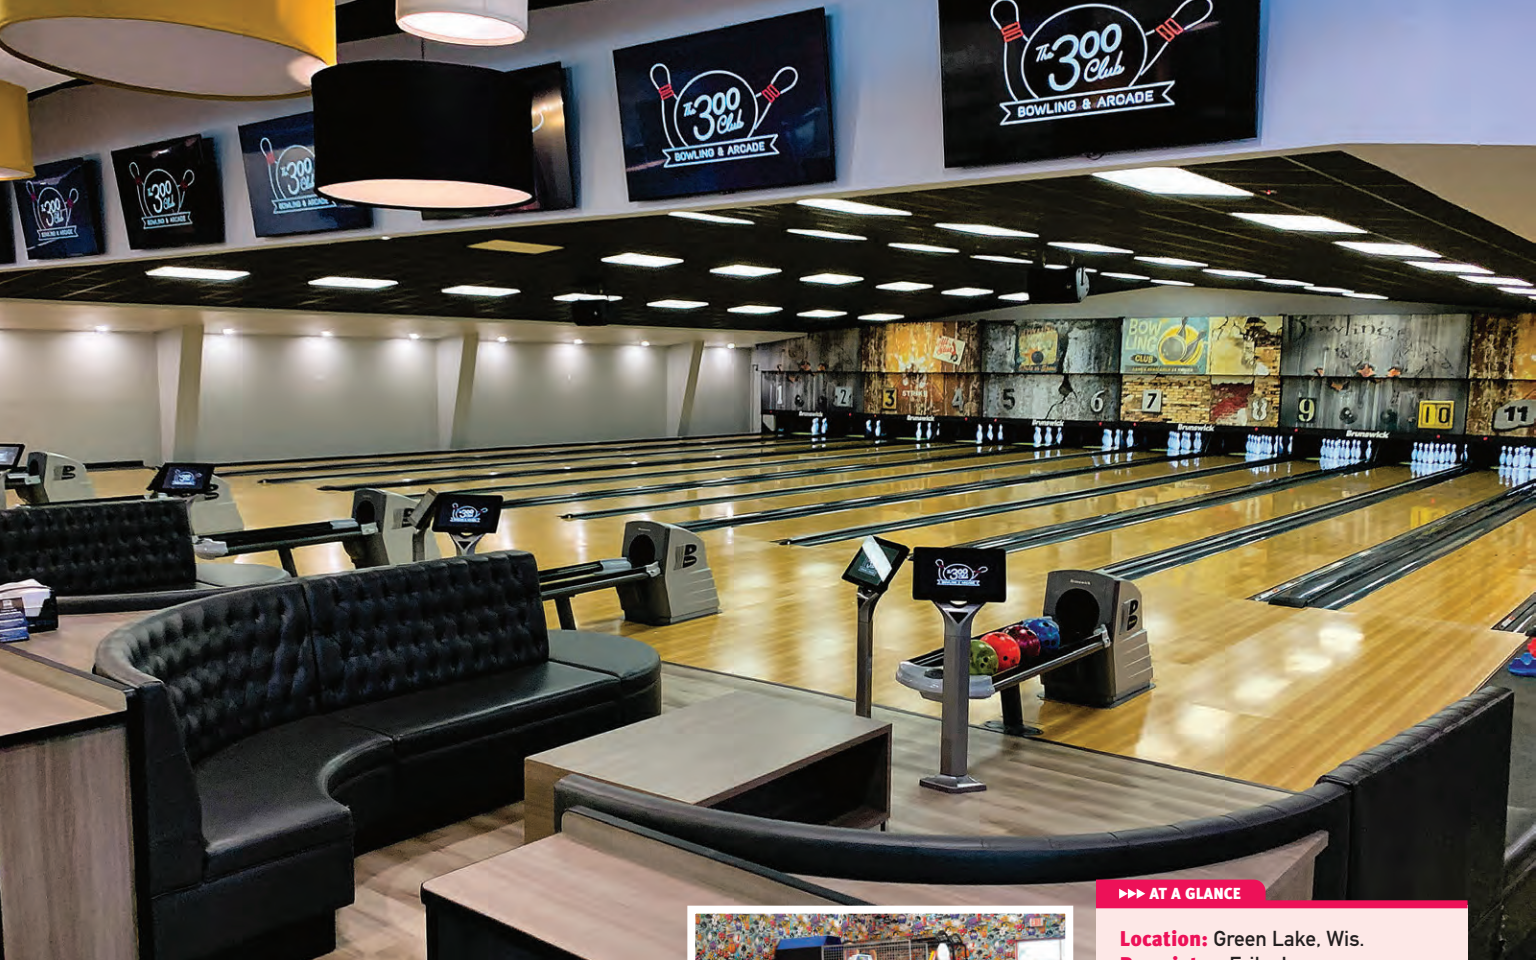

►►► AT A GLANCE

Location: Buford, Ga.

Proprietor: Samantha LaManga

Architect: Mark Klinger

Bowling Equipment Supplier: QubicaAMF Worldwide

Music Source: Rockbot

Carpeting: Flagship Carpets

Arcade Game Distributor: Betson Enterprises

Creative Works

Laser Tag Equipment: Delta Strike

Go Karts: 360 Karting (track) and Bizkarts (karts)

Website: andrettikarting.com

Best Modernized United States FEC

The 300 Club of Green Lake

► The little bowling alley in Green Lake, Wis., was known as Howie's through most of its history, and most recently went by the name of Paradise Island Lanes. In December 2020, during a COVID quarantine, it got a new owner — one who actually lives in Arizona, but summers in Green Lake with her family. The goal in reimagining the local alley: to create a unique and classy space with a clean and upscale feel. No area was left untouched, resulting in an upgraded bowlers area, bar, eating area and small arcade. Even the restroom doors received a unique (and fun) design touch.