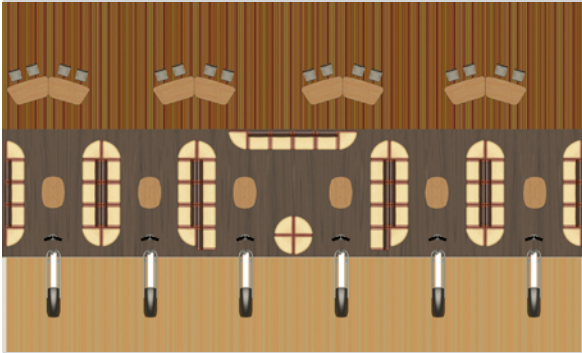

Layout Examples
for Lane Pair
Arrangements

Layout Reconfiguration Example

INFINITY

15' SETTEE DEPTH

Layout
Reconfiguration
Example

Layout Reconfiguration Example

INFINITY

15' SETTEE DEPTH

Layout
Reconfiguration
Example

Layout Reconfiguration Example

INFINITY

15' SETTEE DEPTH

Layout Examples
for Lane Pair
Arrangements

Layout Reconfiguration Example

INFINITY

15' SETTEE DEPTH

Layout
Reconfiguration
Example

Layout Reconfiguration Example

INFINITY

15' SETTEE DEPTH

Layout
Reconfiguration
Example

Layout Reconfiguration Example

SYNERGY

9' SETTEE DEPTH