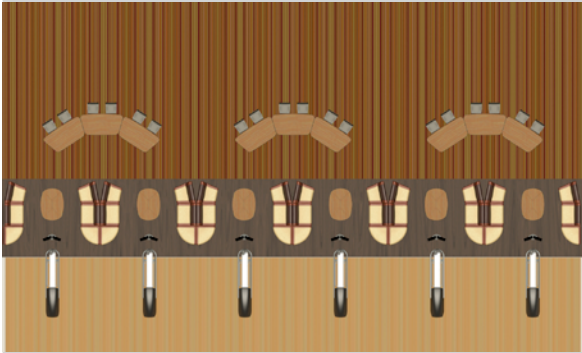

HARMONY

LAYOUTS & LAYOUT
RECONFIGURATIONS COLLECTION

INFINITY

SYNERGY

ENERGY

COMBINATION LAYOUT

INFINITY

9' SETTEE DEPTH

Layout Examples
for Lane Pair
Arrangements

Layout Reconfiguration Example

INFINITY

9' SETTEE DEPTH

Layout
Reconfiguration
Example

Layout Reconfiguration Example

INFINITY

9' SETTEE DEPTH