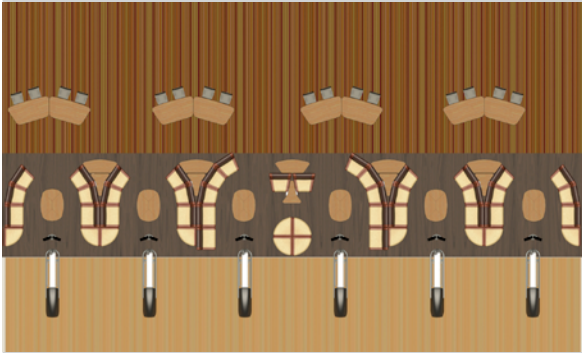

Layout Examples
for Lane Pair
Arrangements

Layout Reconfiguration Example

INFINITY

9' SETTEE DEPTH

Layout
Reconfiguration
Example

Layout Reconfiguration Example

INFINITY

9' SETTEE DEPTH

Layout
Reconfiguration
Example

Layout Reconfiguration Example

INFINITY

12' SETTEE DEPTH

Layout Examples
for Lane Pair
Arrangements

Layout Reconfiguration Example

INFINITY

12' SETTEE DEPTH

Layout
Reconfiguration
Example

Layout Reconfiguration Example

INFINITY

12' SETTEE DEPTH

Layout
Reconfiguration
Example

Layout Reconfiguration Example

INFINITY

12' SETTEE DEPTH