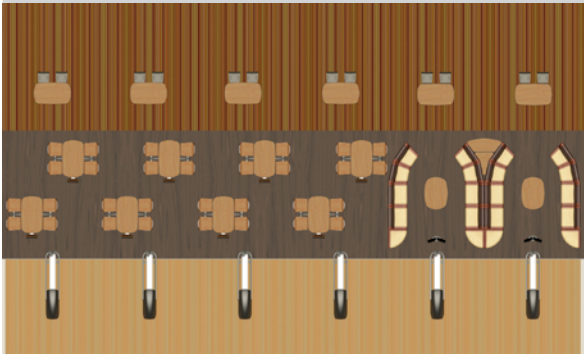

Layout Examples
for Lane Pair
Arrangements

SYNERGY

12' SETTEE DEPTH

Layout Examples
for Lane Pair
Arrangements

ENERGY

9' SETTEE DEPTH

Layout Examples
for Lane Pair
Arrangements

ENERGY

12' SETTEE DEPTH

Layout Examples
for Lane Pair
Arrangements

ENERGY

15' SETTEE DEPTH

Layout Examples
for Lane Pair
Arrangements

15' SETTEE DEPTH

Layout Examples
for Lane Pair
Arrangements