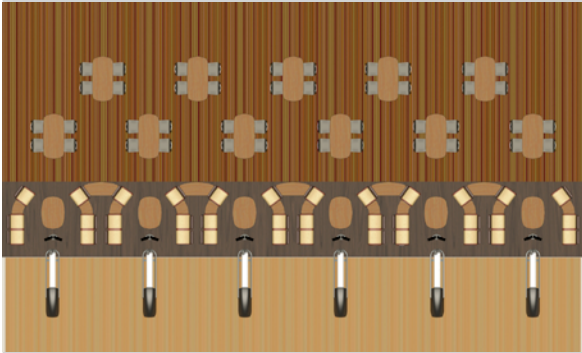

Layout
Reconfiguration
Example

Layout Reconfiguration Example

INFINITY

15' SETTEE DEPTH

Layout Examples
for Lane Pair
Arrangements

Layout Reconfiguration Example

INFINITY

15' SETTEE DEPTH

Layout
Reconfiguration
Example

Layout Reconfiguration Example

INFINITY

15' SETTEE DEPTH

Layout
Reconfiguration
Example

Layout Reconfiguration Example

SYNERGY

9' SETTEE DEPTH

Layout Examples
for Lane Pair
Arrangements

SYNERGY

12' SETTEE DEPTH

Layout Examples
for Lane Pair
Arrangements

ENERGY

9' SETTEE DEPTH

Layout Examples
for Lane Pair
Arrangements

ENERGY