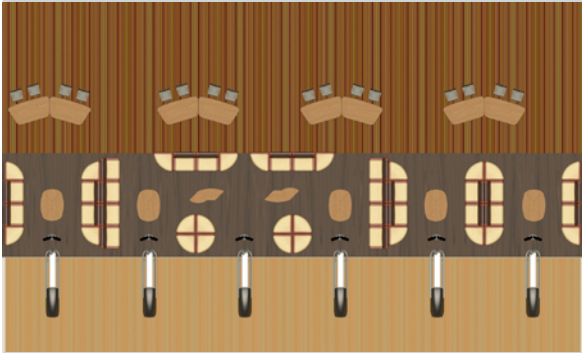

Layout
Reconfiguration
Example

Layout Reconfiguration Example

INFINITY

12' SETTEE DEPTH

Layout Examples
for Lane Pair
Arrangements

Layout Reconfiguration Example

INFINITY

12' SETTEE DEPTH

Layout
Reconfiguration
Example

Layout Reconfiguration Example

INFINITY

12' SETTEE DEPTH

Layout
Reconfiguration
Example

Layout Reconfiguration Example

INFINITY

15' SETTEE DEPTH

Layout Examples
for Lane Pair
Arrangements

Layout Reconfiguration Example

INFINITY

15' SETTEE DEPTH

Layout
Reconfiguration
Example

Layout Reconfiguration Example

INFINITY

15' SETTEE DEPTH