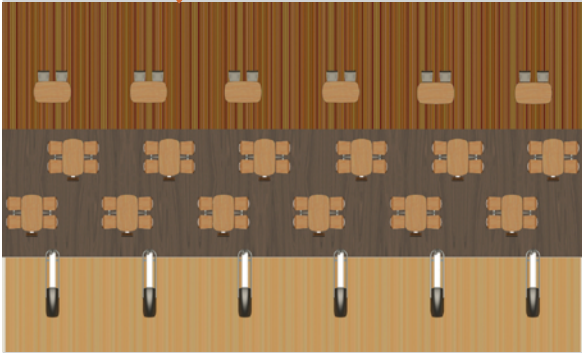

Layout Examples
for Lane Pair
Arrangements

SYNERGY

12' SETTEE DEPTH

Layout Examples
for Lane Pair
Arrangements

ENERGY

9' SETTEE DEPTH

Layout Examples
for Lane Pair
Arrangements

ENERGY

12' SETTEE DEPTH

Layout Examples
for Lane Pair
Arrangements

ENERGY

15' SETTEE DEPTH

Layout Examples
for Lane Pair
Arrangements

15' SETTEE DEPTH

Layout Examples
for Lane Pair
Arrangements