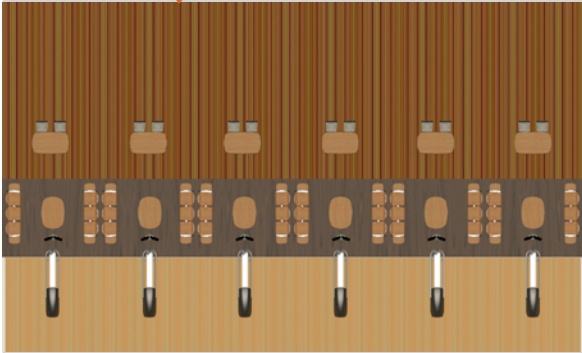

Layout
Reconfiguration
Example

Layout Reconfiguration Example

INFINITY

15' SETTEE DEPTH

Layout
Reconfiguration
Example

Layout Reconfiguration Example

SYNERGY

9' SETTEE DEPTH

Layout Examples
for Lane Pair
Arrangements

SYNERGY

12' SETTEE DEPTH

Layout Examples
for Lane Pair
Arrangements

ENERGY

9' SETTEE DEPTH

Layout Examples
for Lane Pair
Arrangements

ENERGY

12' SETTEE DEPTH

Layout Examples
for Lane Pair
Arrangements

ENERGY

15' SETTEE DEPTH

Layout Examples
for Lane Pair
Arrangements

15' SETTEE DEPTH

Layout Examples
for Lane Pair
Arrangements