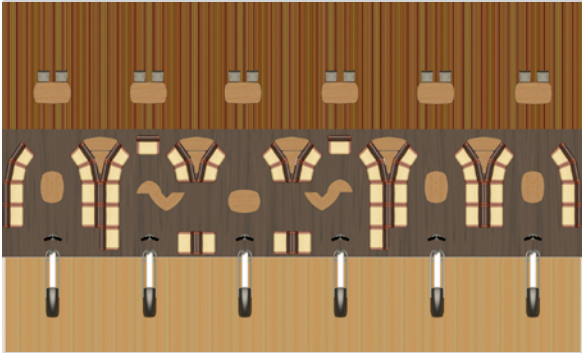

Layout
Reconfiguration
Example

Layout Reconfiguration Example

INFINITY

12' SETTEE DEPTH

Layout
Reconfiguration
Example

Layout Reconfiguration Example

INFINITY

15' SETTEE DEPTH

Layout Examples
for Lane Pair
Arrangements

Layout Reconfiguration Example

INFINITY

15' SETTEE DEPTH

Layout
Reconfiguration
Example

Layout Reconfiguration Example

INFINITY

15' SETTEE DEPTH

Layout
Reconfiguration
Example

Layout Reconfiguration Example

INFINITY

15' SETTEE DEPTH

Layout Examples
for Lane Pair
Arrangements

Layout Reconfiguration Example

INFINITY

15' SETTEE DEPTH