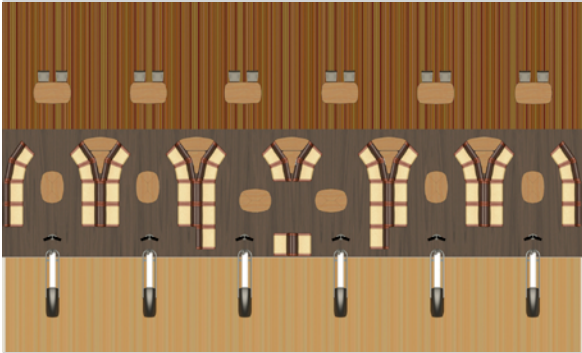

Layout
Reconfiguration
Example

Layout Reconfiguration Example

INFINITY

12' SETTEE DEPTH

Layout
Reconfiguration
Example

Layout Reconfiguration Example

INFINITY

15' SETTEE DEPTH

Layout Examples
for Lane Pair
Arrangements

Layout Reconfiguration Example

INFINITY

15' SETTEE DEPTH

Layout
Reconfiguration
Example

Layout Reconfiguration Example

INFINITY

15' SETTEE DEPTH

Layout
Reconfiguration
Example

Layout Reconfiguration Example

INFINITY

15' SETTEE DEPTH

Layout Examples
for Lane Pair
Arrangements

Layout Reconfiguration Example

INFINITY

15' SETTEE DEPTH