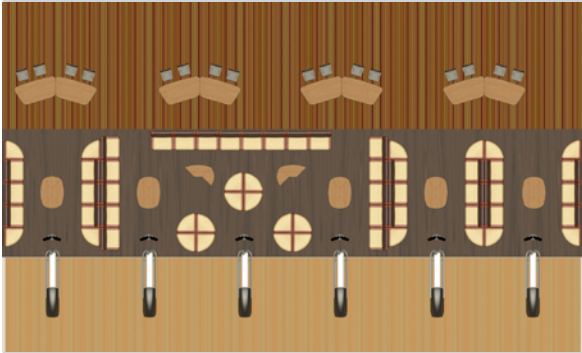

Layout
Reconfiguration
Example

Layout Reconfiguration Example

INFINITY

15' SETTEE DEPTH

Layout Examples
for Lane Pair
Arrangements

Layout Reconfiguration Example

INFINITY

15' SETTEE DEPTH

Layout
Reconfiguration
Example

Layout Reconfiguration Example

INFINITY

15' SETTEE DEPTH

Layout
Reconfiguration
Example

Layout Reconfiguration Example

SYNERGY

9' SETTEE DEPTH

Layout Examples
for Lane Pair
Arrangements

SYNERGY

12' SETTEE DEPTH

Layout Examples
for Lane Pair
Arrangements

ENERGY

9' SETTEE DEPTH

Layout Examples
for Lane Pair
Arrangements

ENERGY