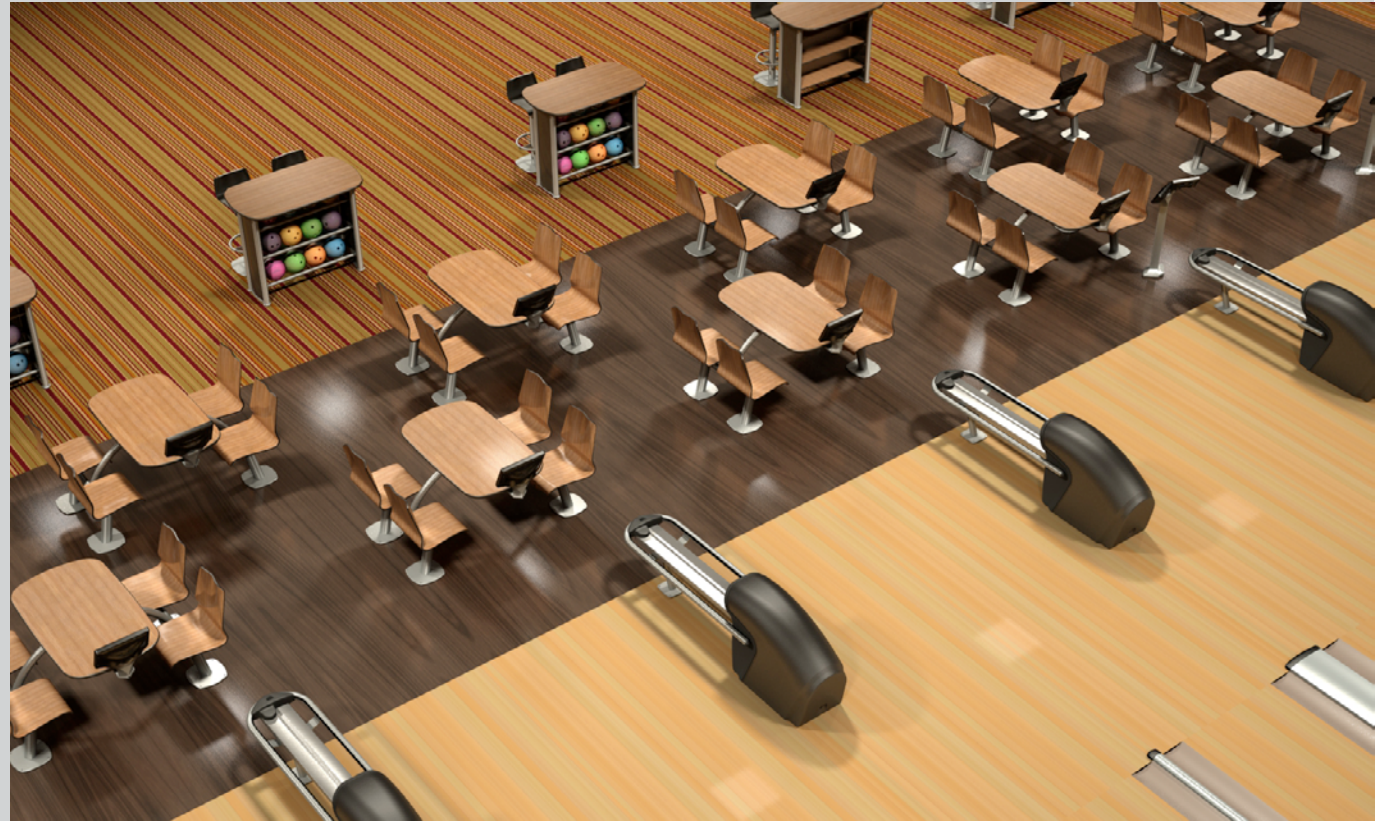

12' SETTEE DEPTH

Layout Examples
for Lane Pair
Arrangements

ENERGY

15' SETTEE DEPTH

Layout Examples
for Lane Pair
Arrangements

15' SETTEE DEPTH

Layout Examples
for Lane Pair
Arrangements