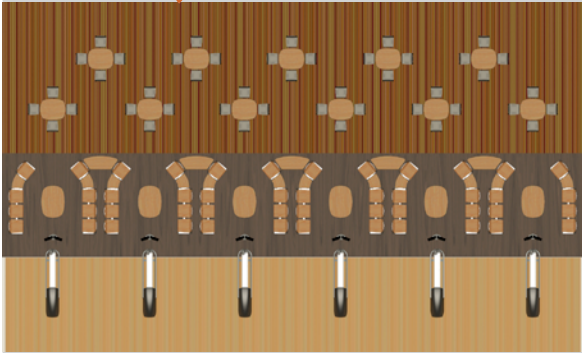

Layout
Reconfiguration
Example

Layout Reconfiguration Example

INFINITY

15' SETTEE DEPTH

Layout
Reconfiguration
Example

Layout Reconfiguration Example

SYNERGY

9' SETTEE DEPTH

Layout Examples
for Lane Pair
Arrangements

SYNERGY

12' SETTEE DEPTH

Layout Examples
for Lane Pair
Arrangements

ENERGY

9' SETTEE DEPTH

Layout Examples
for Lane Pair
Arrangements

ENERGY

12' SETTEE DEPTH

Layout Examples
for Lane Pair
Arrangements

ENERGY

15' SETTEE DEPTH

Layout Examples
for Lane Pair
Arrangements

15' SETTEE DEPTH

Layout Examples
for Lane Pair
Arrangements