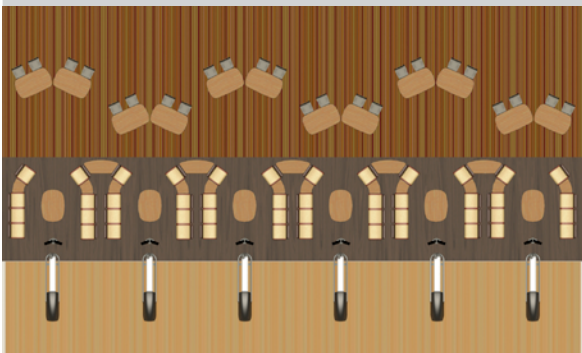

Layout
Reconfiguration
Example

Layout Reconfiguration Example

INFINITY

15' SETTEE DEPTH

Layout Examples
for Lane Pair
Arrangements

Layout Reconfiguration Example

INFINITY

15' SETTEE DEPTH

Layout
Reconfiguration
Example

Layout Reconfiguration Example

INFINITY

15' SETTEE DEPTH

Layout
Reconfiguration
Example

Layout Reconfiguration Example

SYNERGY

9' SETTEE DEPTH

Layout Examples
for Lane Pair
Arrangements

SYNERGY

12' SETTEE DEPTH

Layout Examples
for Lane Pair
Arrangements

ENERGY

9' SETTEE DEPTH

Layout Examples
for Lane Pair
Arrangements

ENERGY