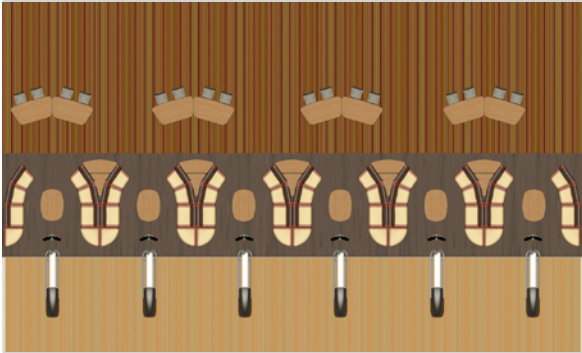

Layout Examples
for Lane Pair
Arrangements

Layout Reconfiguration Example

INFINITY

9' SETTEE DEPTH

Layout
Reconfiguration
Example

Layout Reconfiguration Example

INFINITY

9' SETTEE DEPTH

Layout
Reconfiguration
Example

Layout Reconfiguration Example

INFINITY

12' SETTEE DEPTH

Layout Examples
for Lane Pair
Arrangements

Layout Reconfiguration Example

INFINITY

12' SETTEE DEPTH

Layout
Reconfiguration
Example

Layout Reconfiguration Example

INFINITY

12' SETTEE DEPTH

Layout
Reconfiguration
Example

Layout Reconfiguration Example

INFINITY

12' SETTEE DEPTH