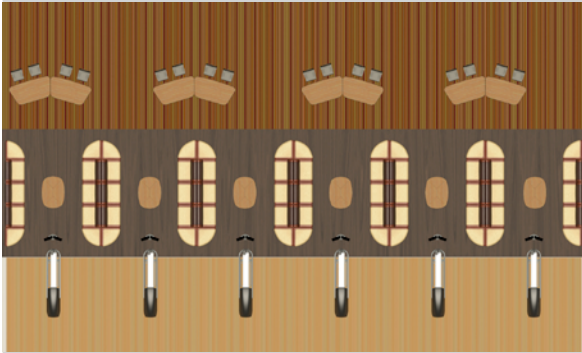

Layout
Reconfiguration
Example

Layout Reconfiguration Example

INFINITY

15' SETTEE DEPTH

Layout Examples
for Lane Pair
Arrangements

Layout Reconfiguration Example

INFINITY

15' SETTEE DEPTH

Layout
Reconfiguration
Example

Layout Reconfiguration Example

INFINITY

15' SETTEE DEPTH

Layout
Reconfiguration
Example

Layout Reconfiguration Example

SYNERGY

9' SETTEE DEPTH